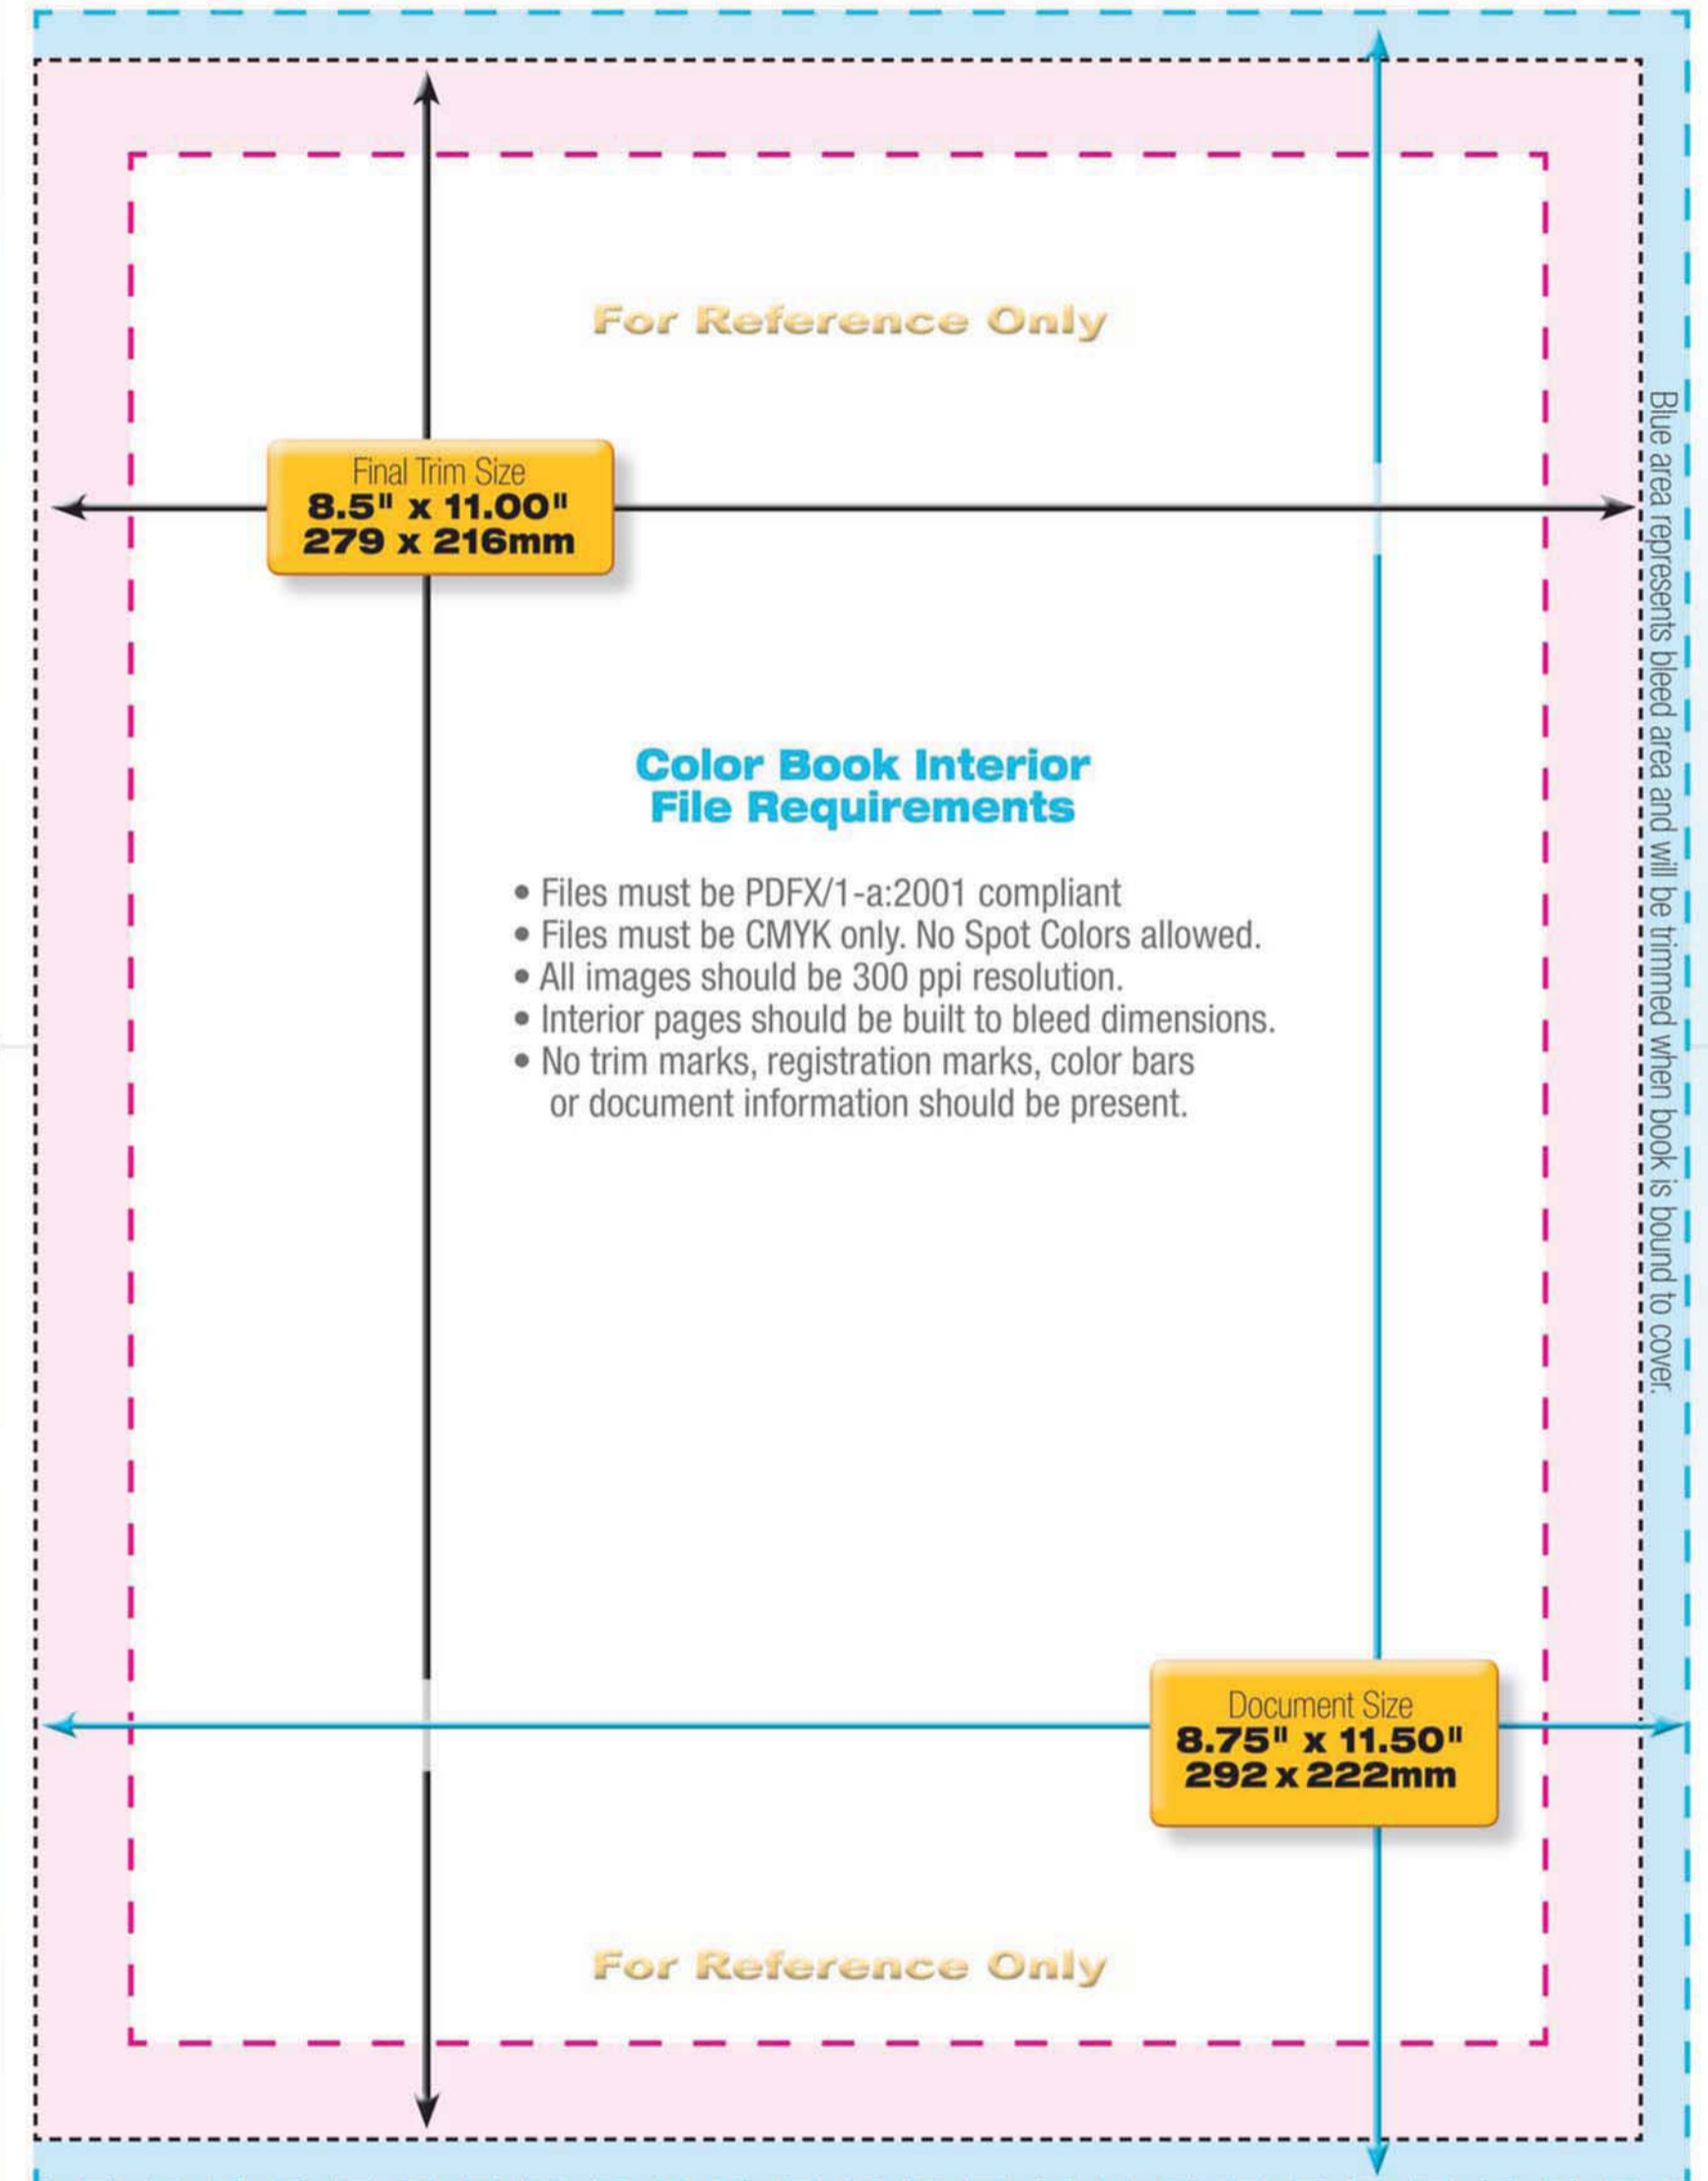

**Saddle Stitch
Color Book
Interior Template**

**Saddle Stitch
8.50" x 11.00"
279 x 216mm**

Even Pages (left-hand page)

Odd Pages (right-hand page)

For Reference Only