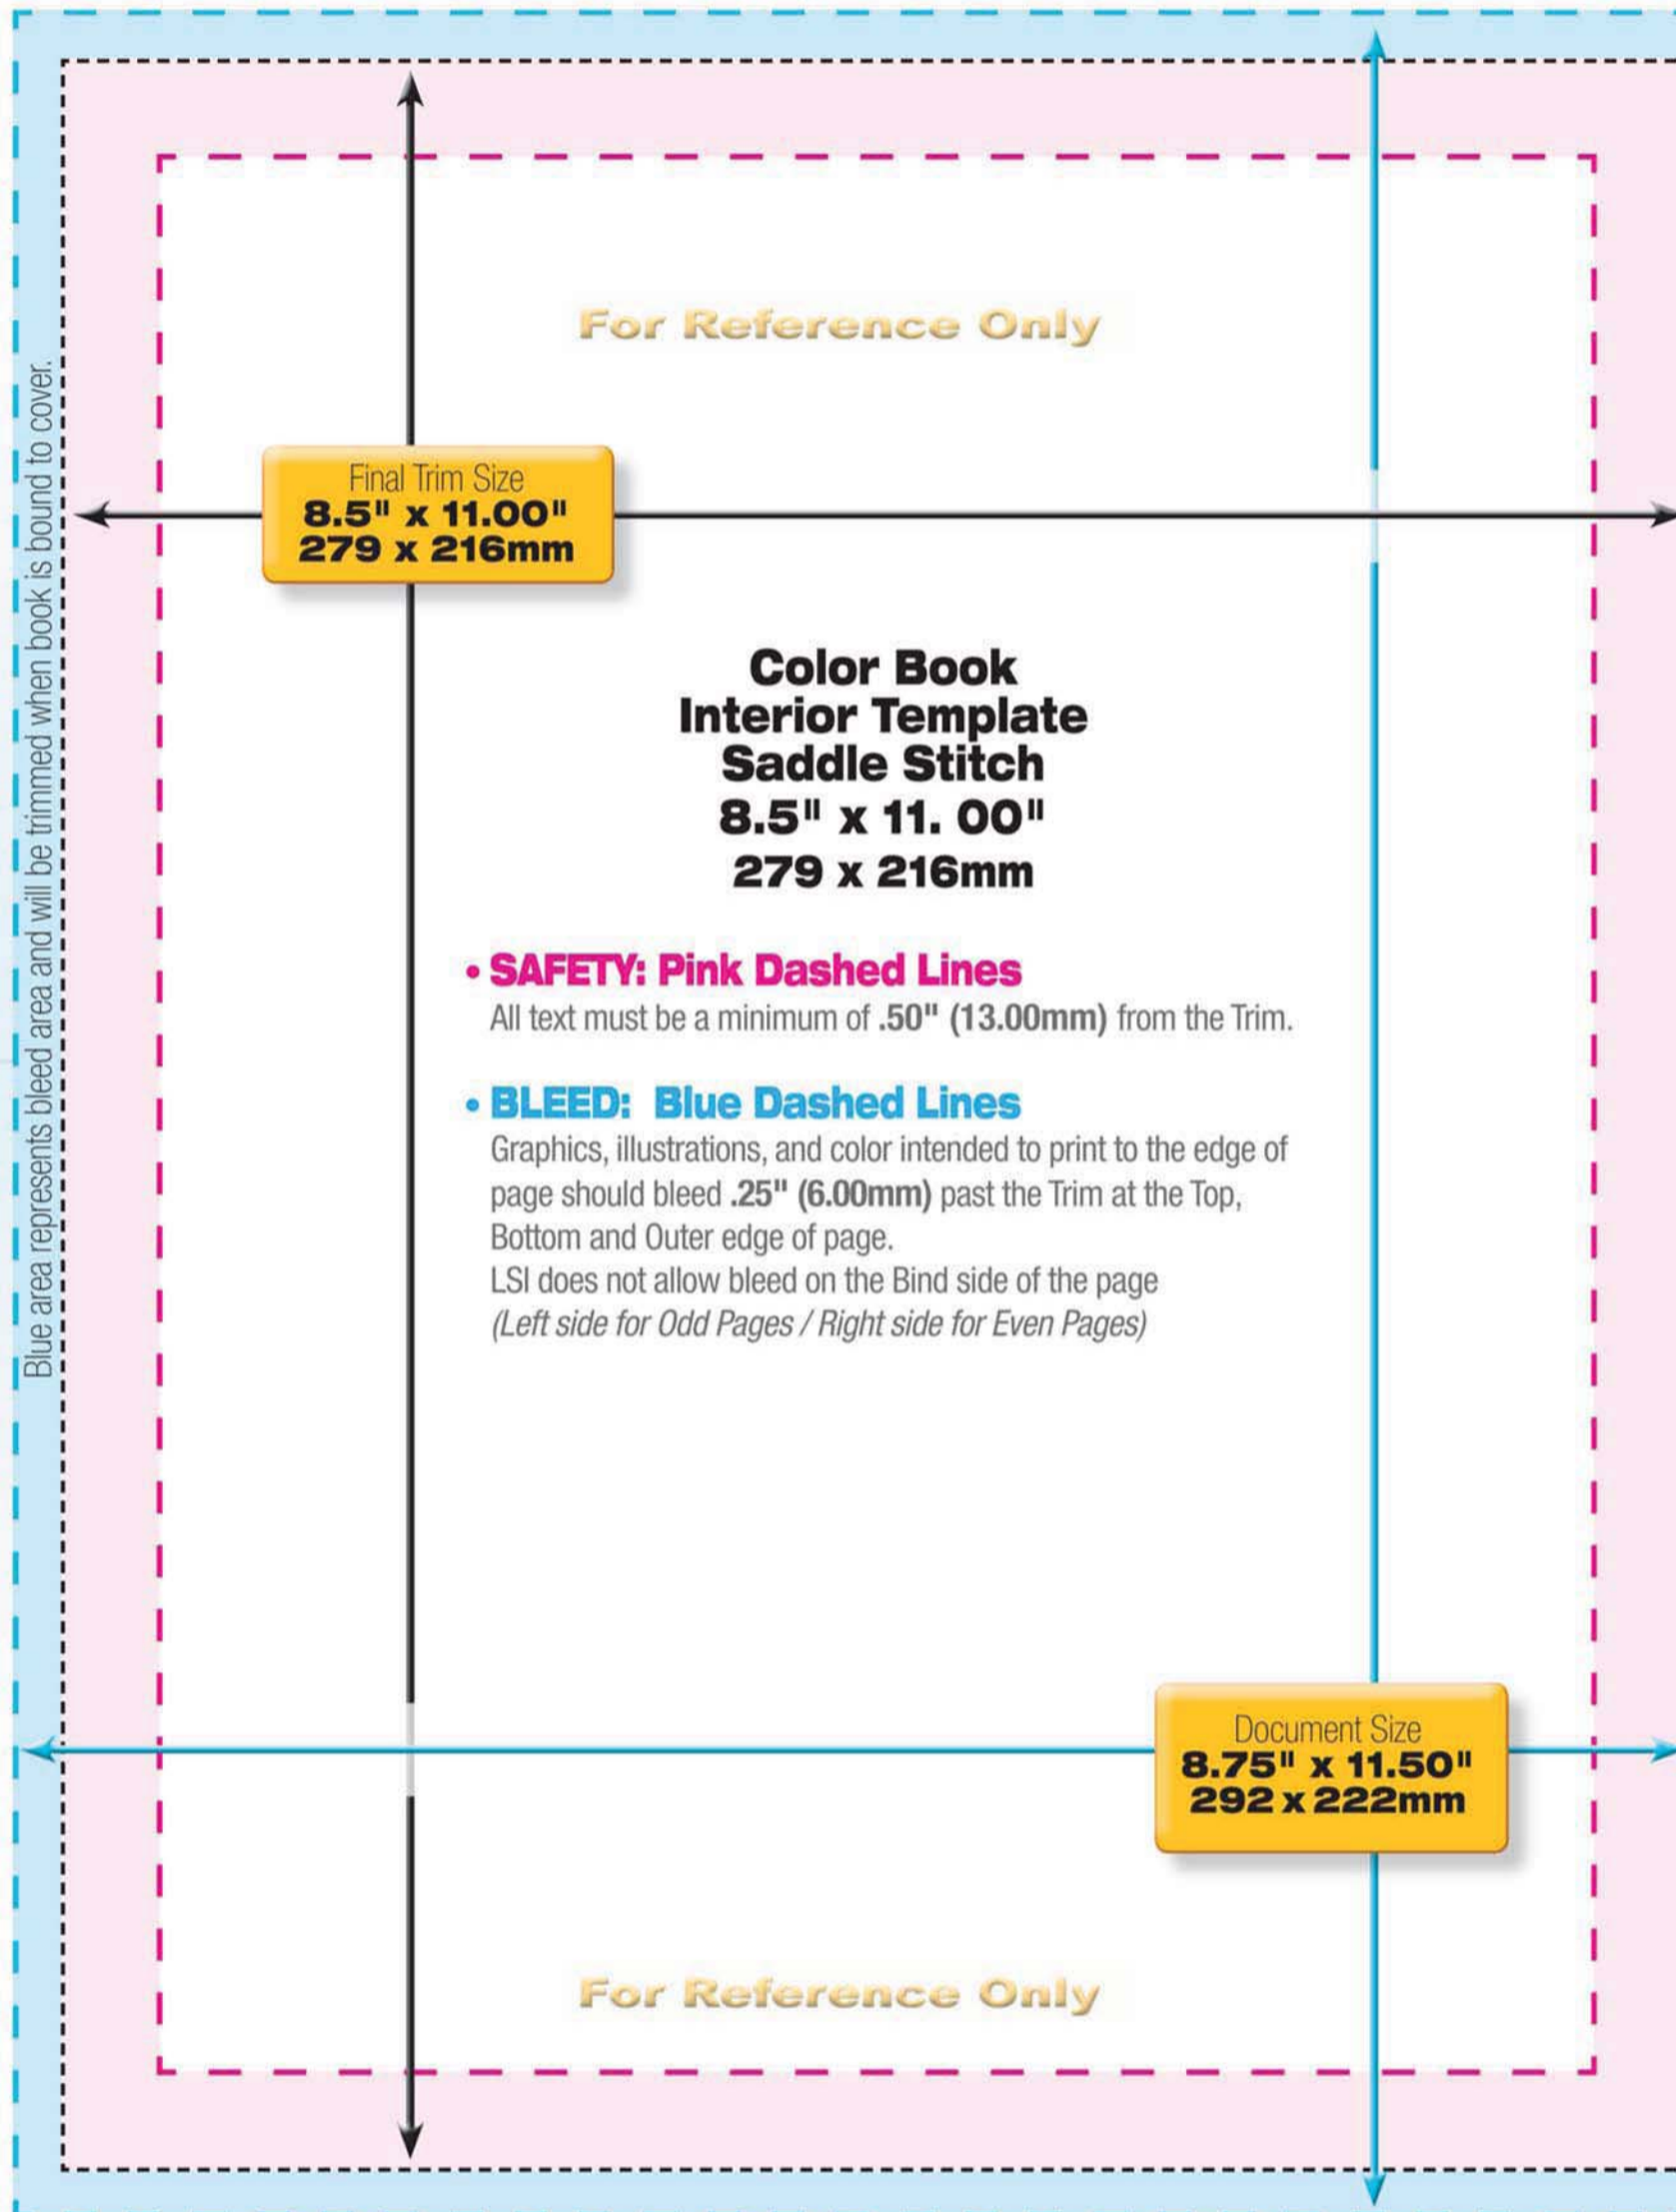

**Saddle Stitch
Color Book
Interior Template**

**Saddle Stitch
8.50" x 11.00"
279 x 216mm**

Even Pages (left-hand page)

Odd Pages (right-hand page)

For Reference Only