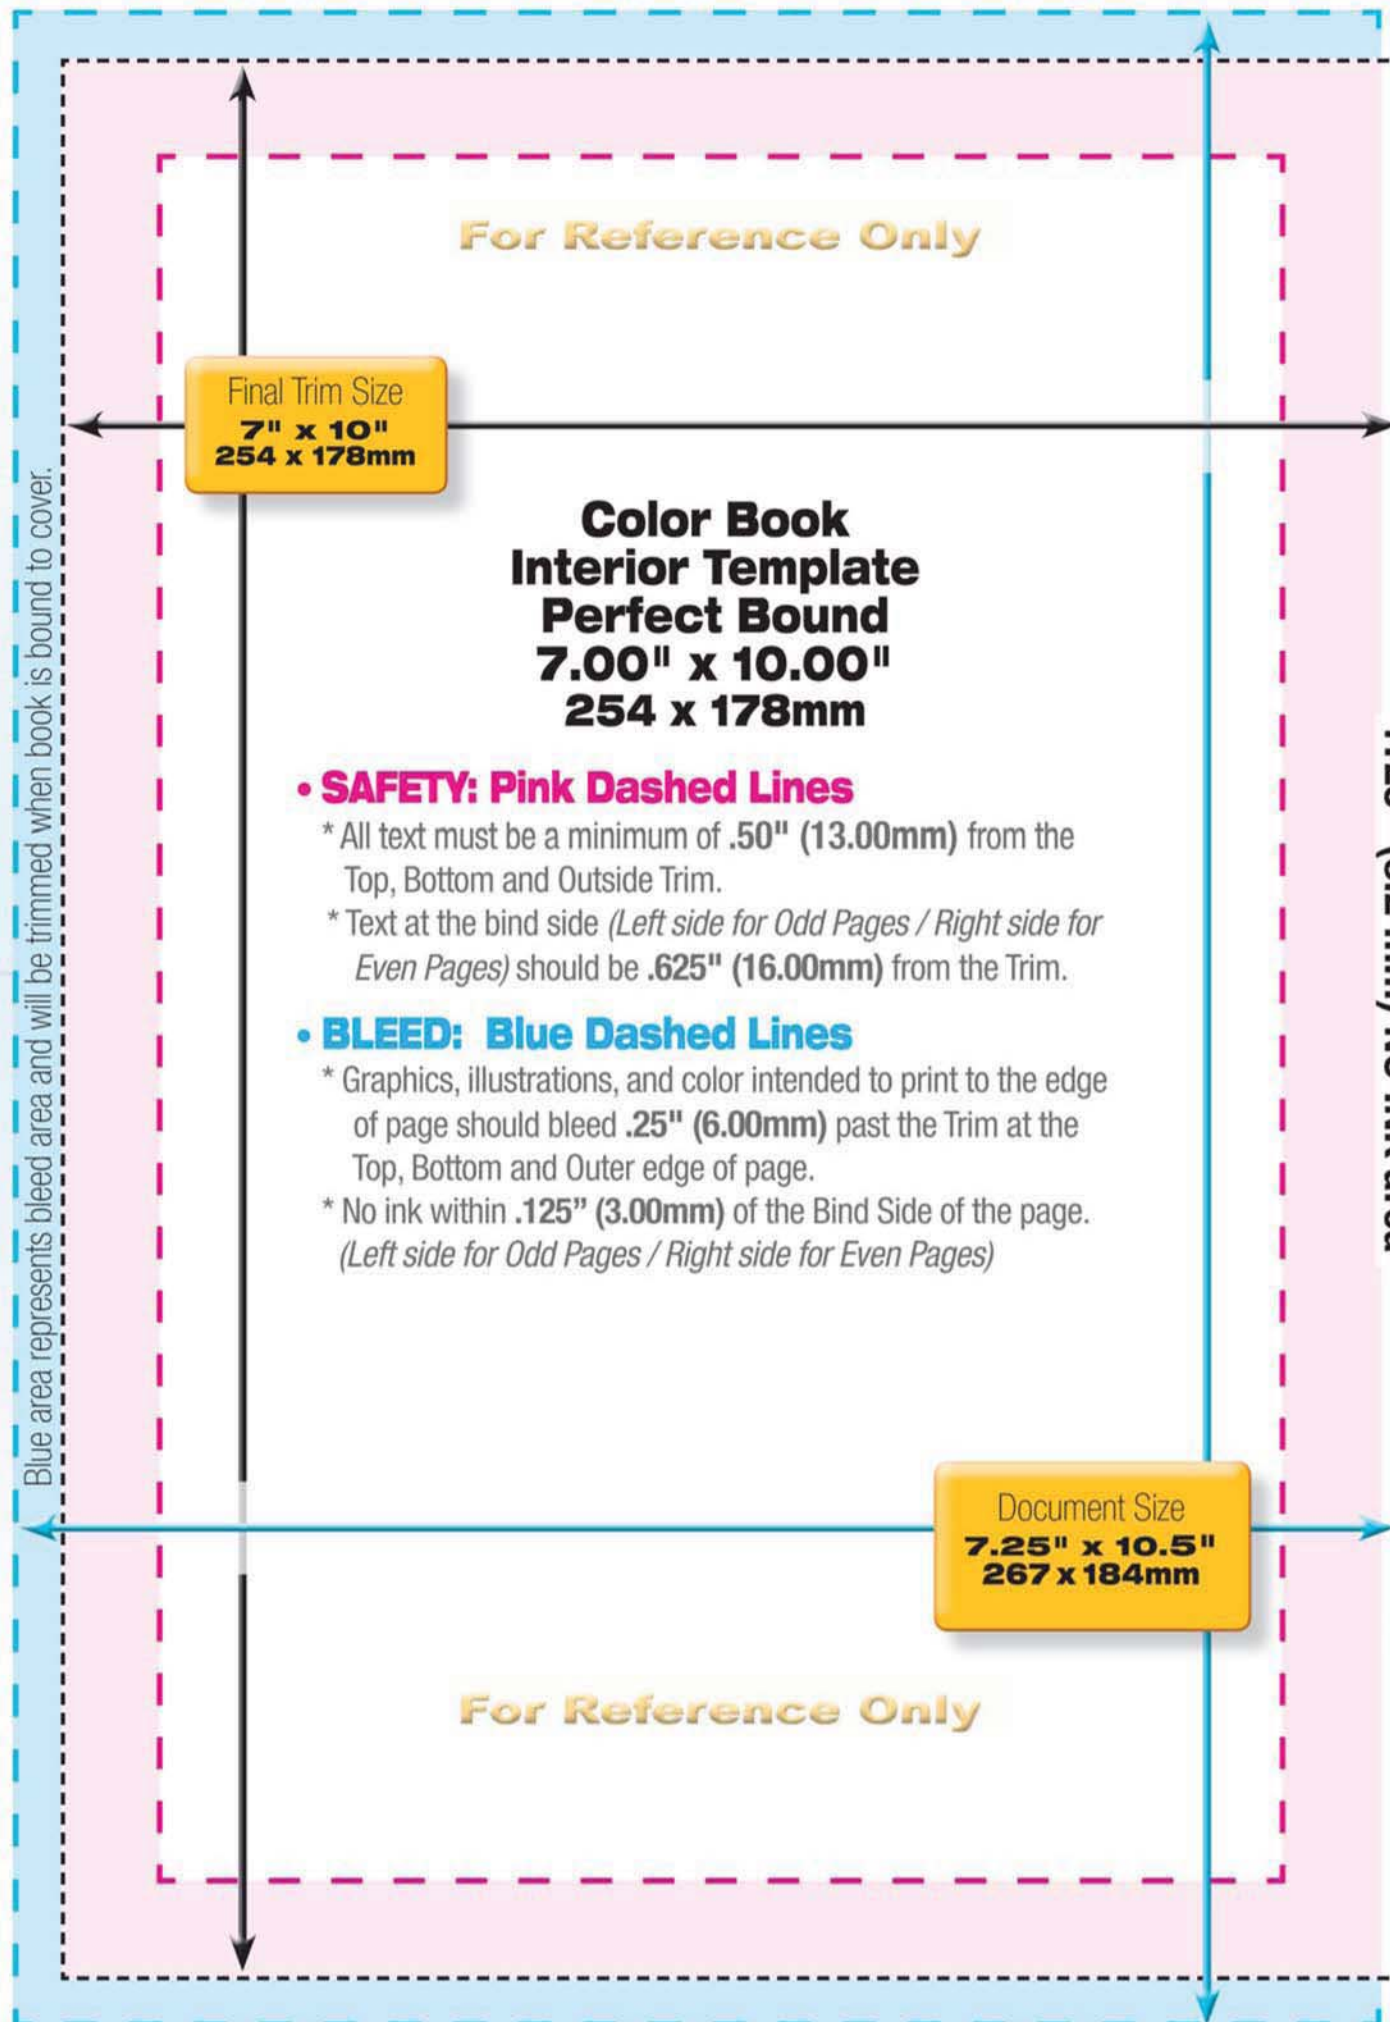

KD PRESS

Perfect Bound
Color Book
Interior Template

Perfect Bound
7.00" x 10.00"
254 x 178mm

Even Pages (left-hand page)

Odd Pages (right-hand page)

IMPORTANT Binding edge must have .125" white space.

For Reference Only