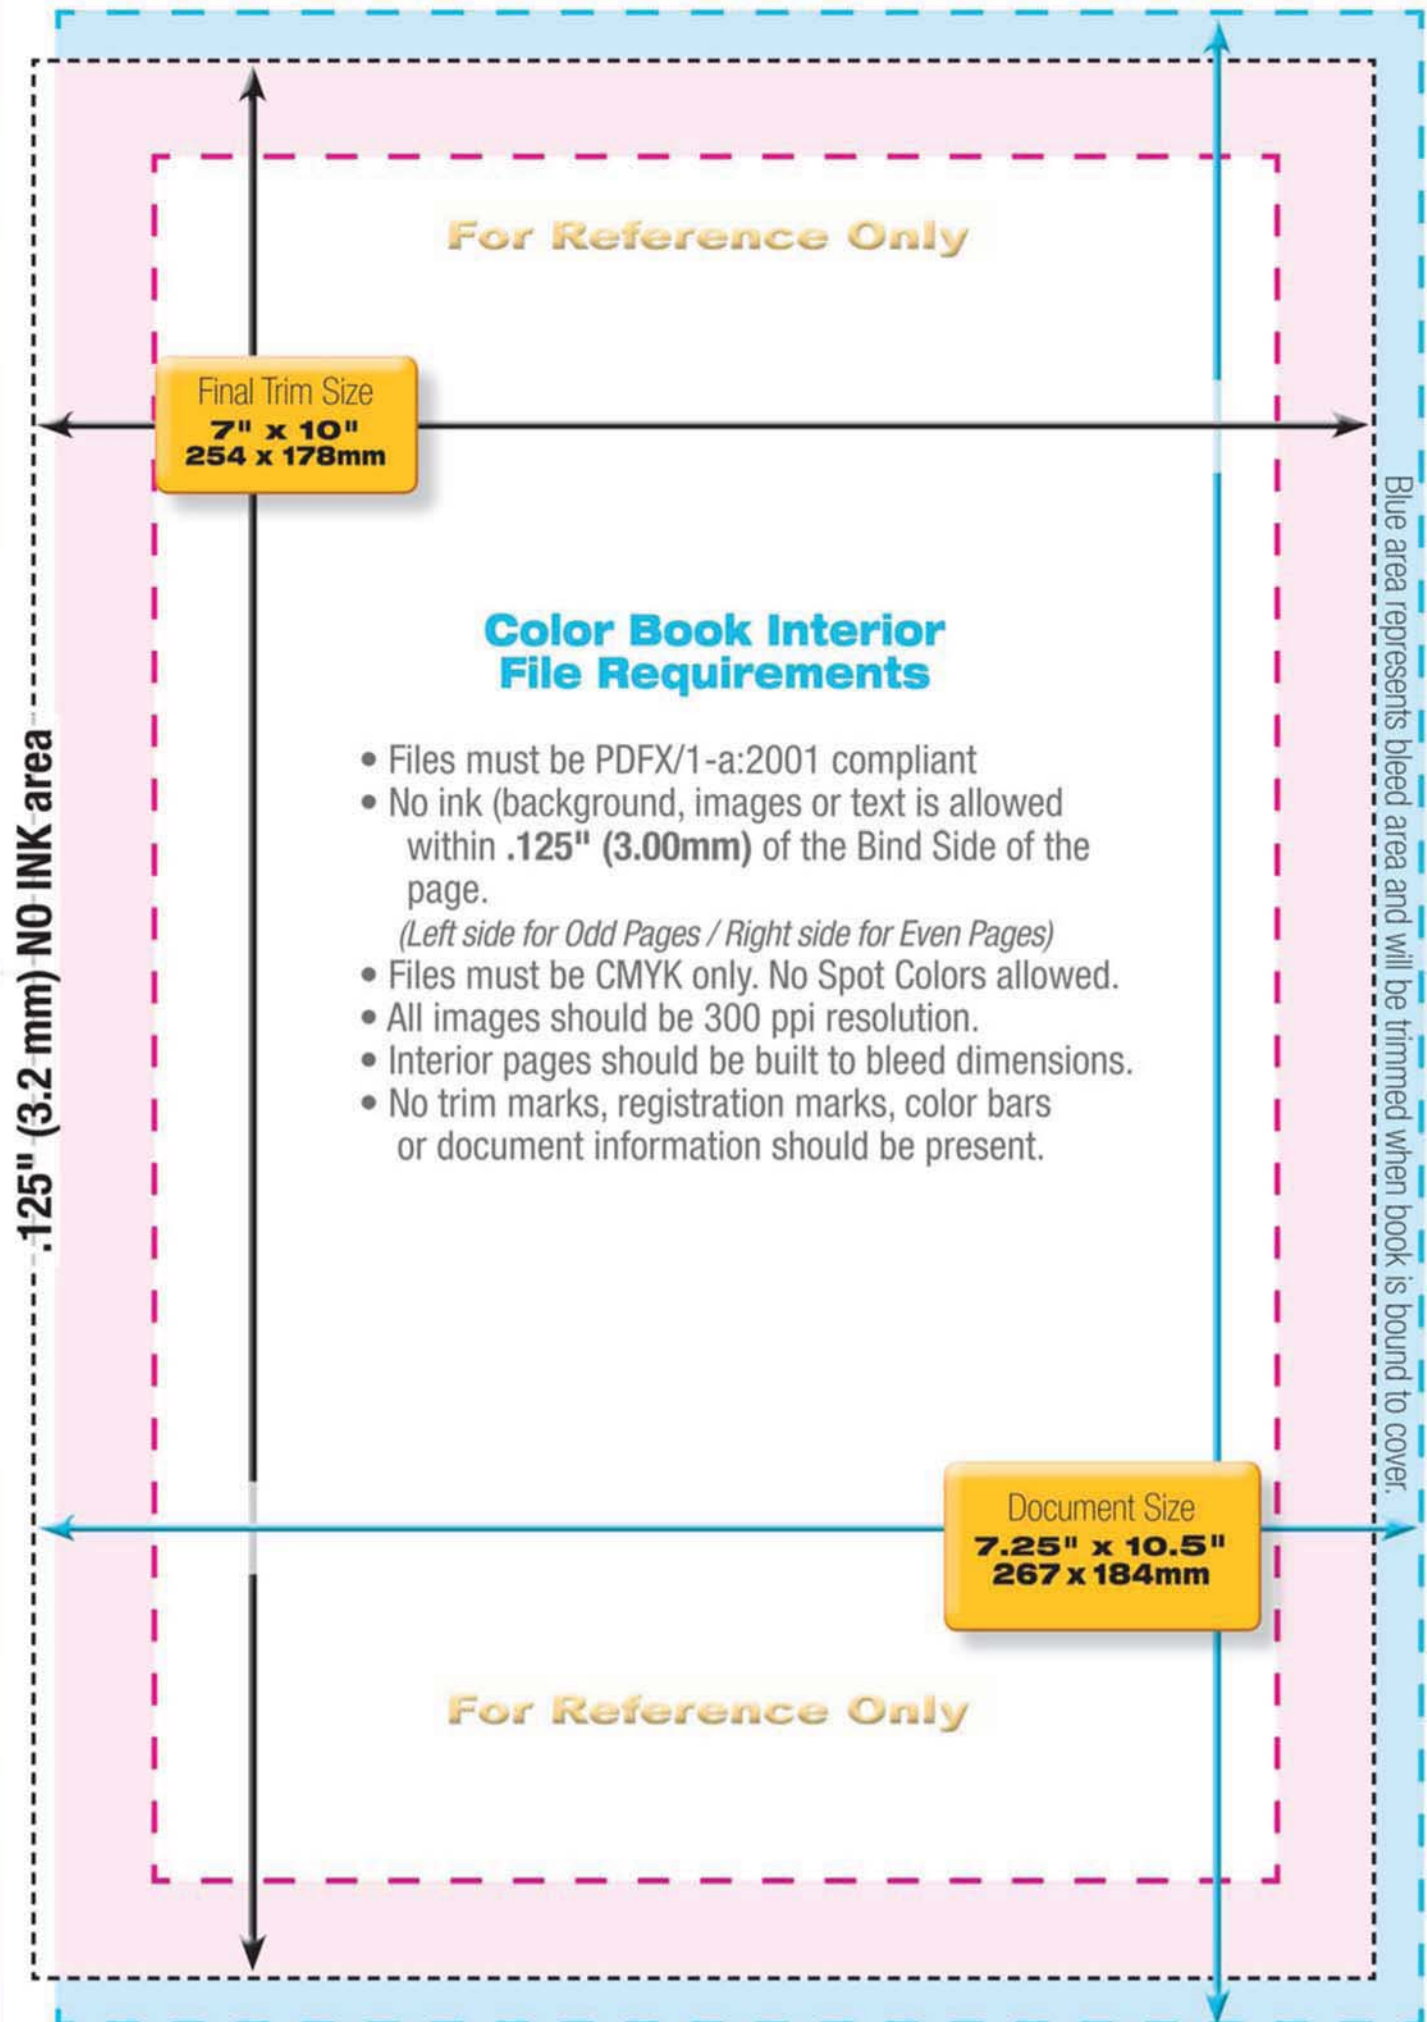

KD PRESS

Perfect Bound
Color Book
Interior Template

Perfect Bound
7.00" x 10.00"
254 x 178mm

Even Pages (left-hand page)

Odd Pages (right-hand page)

IMPORTANT Binding edge must have .125" white space.

For Reference Only