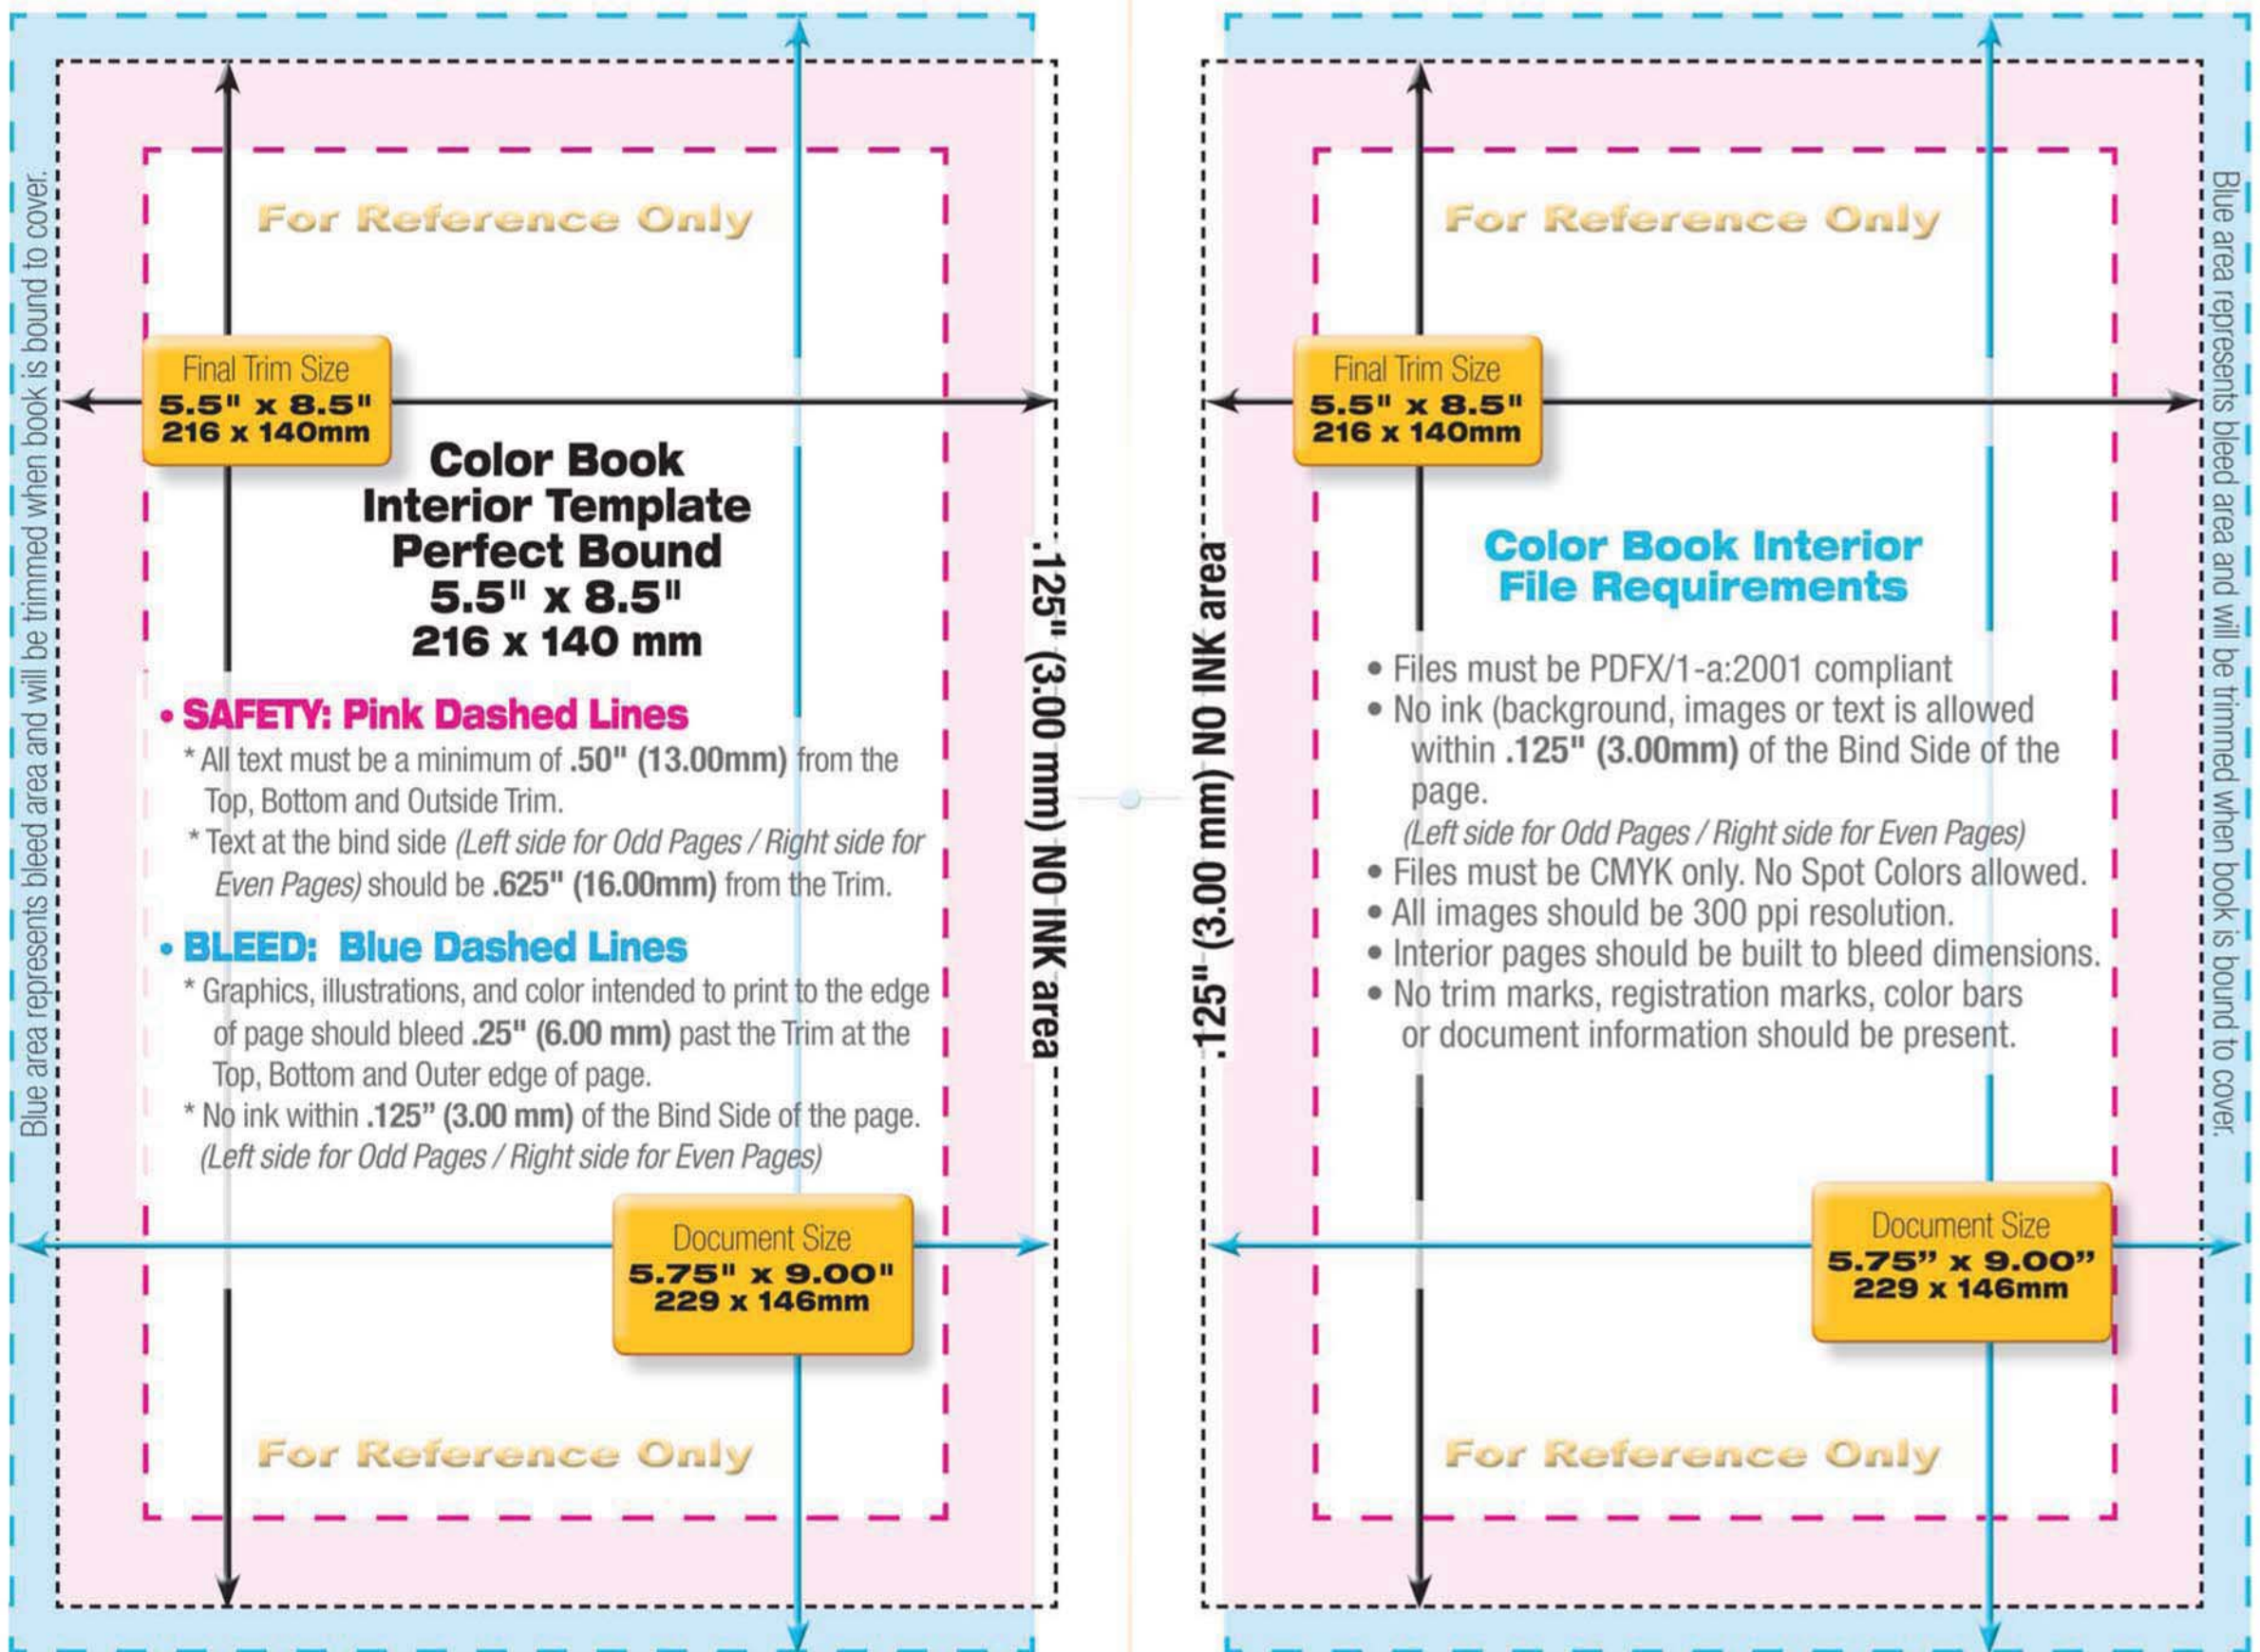

KD PRESS

Perfect Bound Color Book Interior Template

Perfect Bound
5.5" x 8.5"
216 x 140 mm

Even Pages (left-hand page)

Odd Pages (right-hand page)

IMPORTANT Binding edge must have .125" white space.

For Reference Only