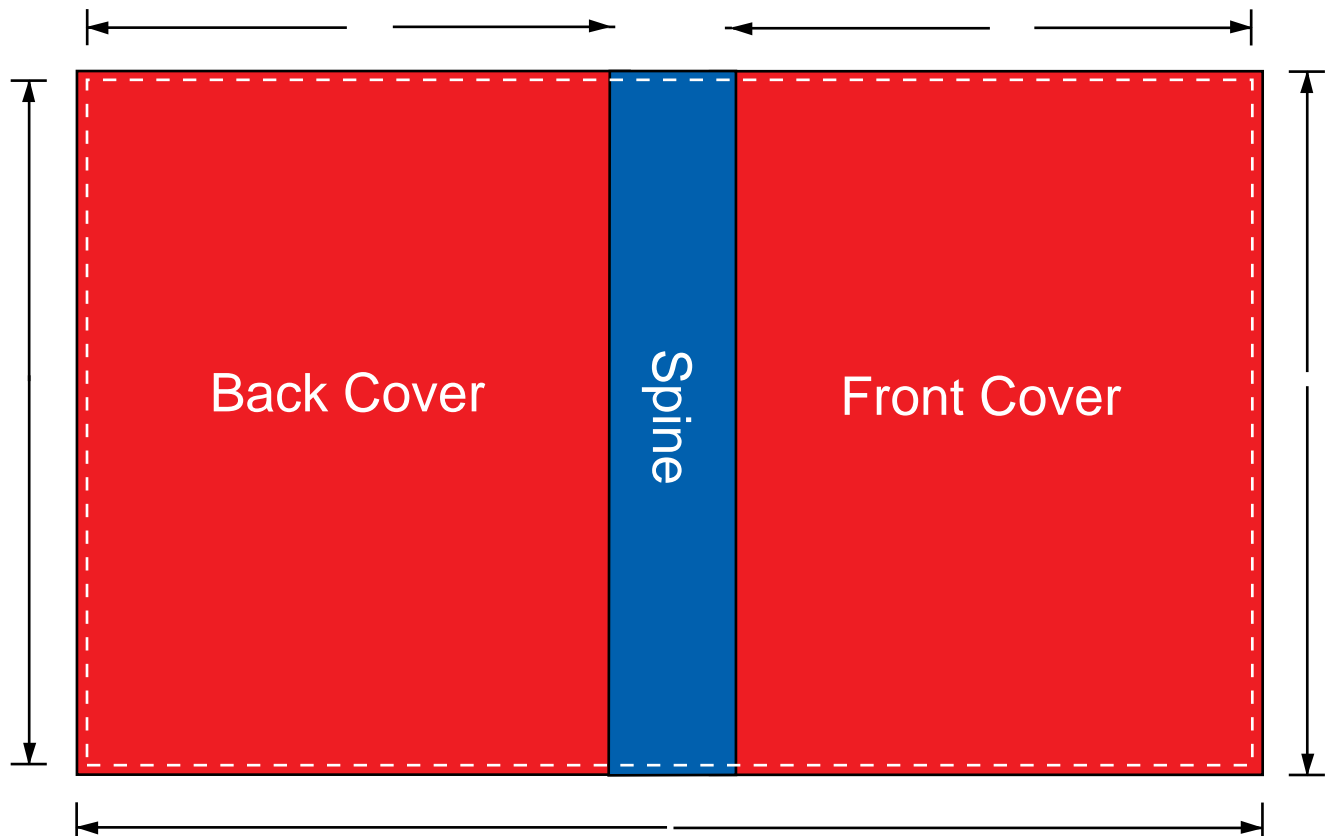

Perfect Bound Cover Diagram

Fill in your information into the form and your measurements will be automatically calculated.

Trim Width

Trim Height

Paper Stock

Number of Pages

Bleed

Please choose one of the eight Keystone Paper options from the drop down list.

50# Uncoated

60# Uncoated

70# Uncoated

80# Uncoated

100# Uncoated

70# Coated

80# Coated

100# Coated

Past the dashed lines indicate bleed - - - - -

Unless your document is white, bleed will need to be added. Please add .125 around the entire document. This added bleed area is to ensure that the image prints to the edge. This area will be cut off.