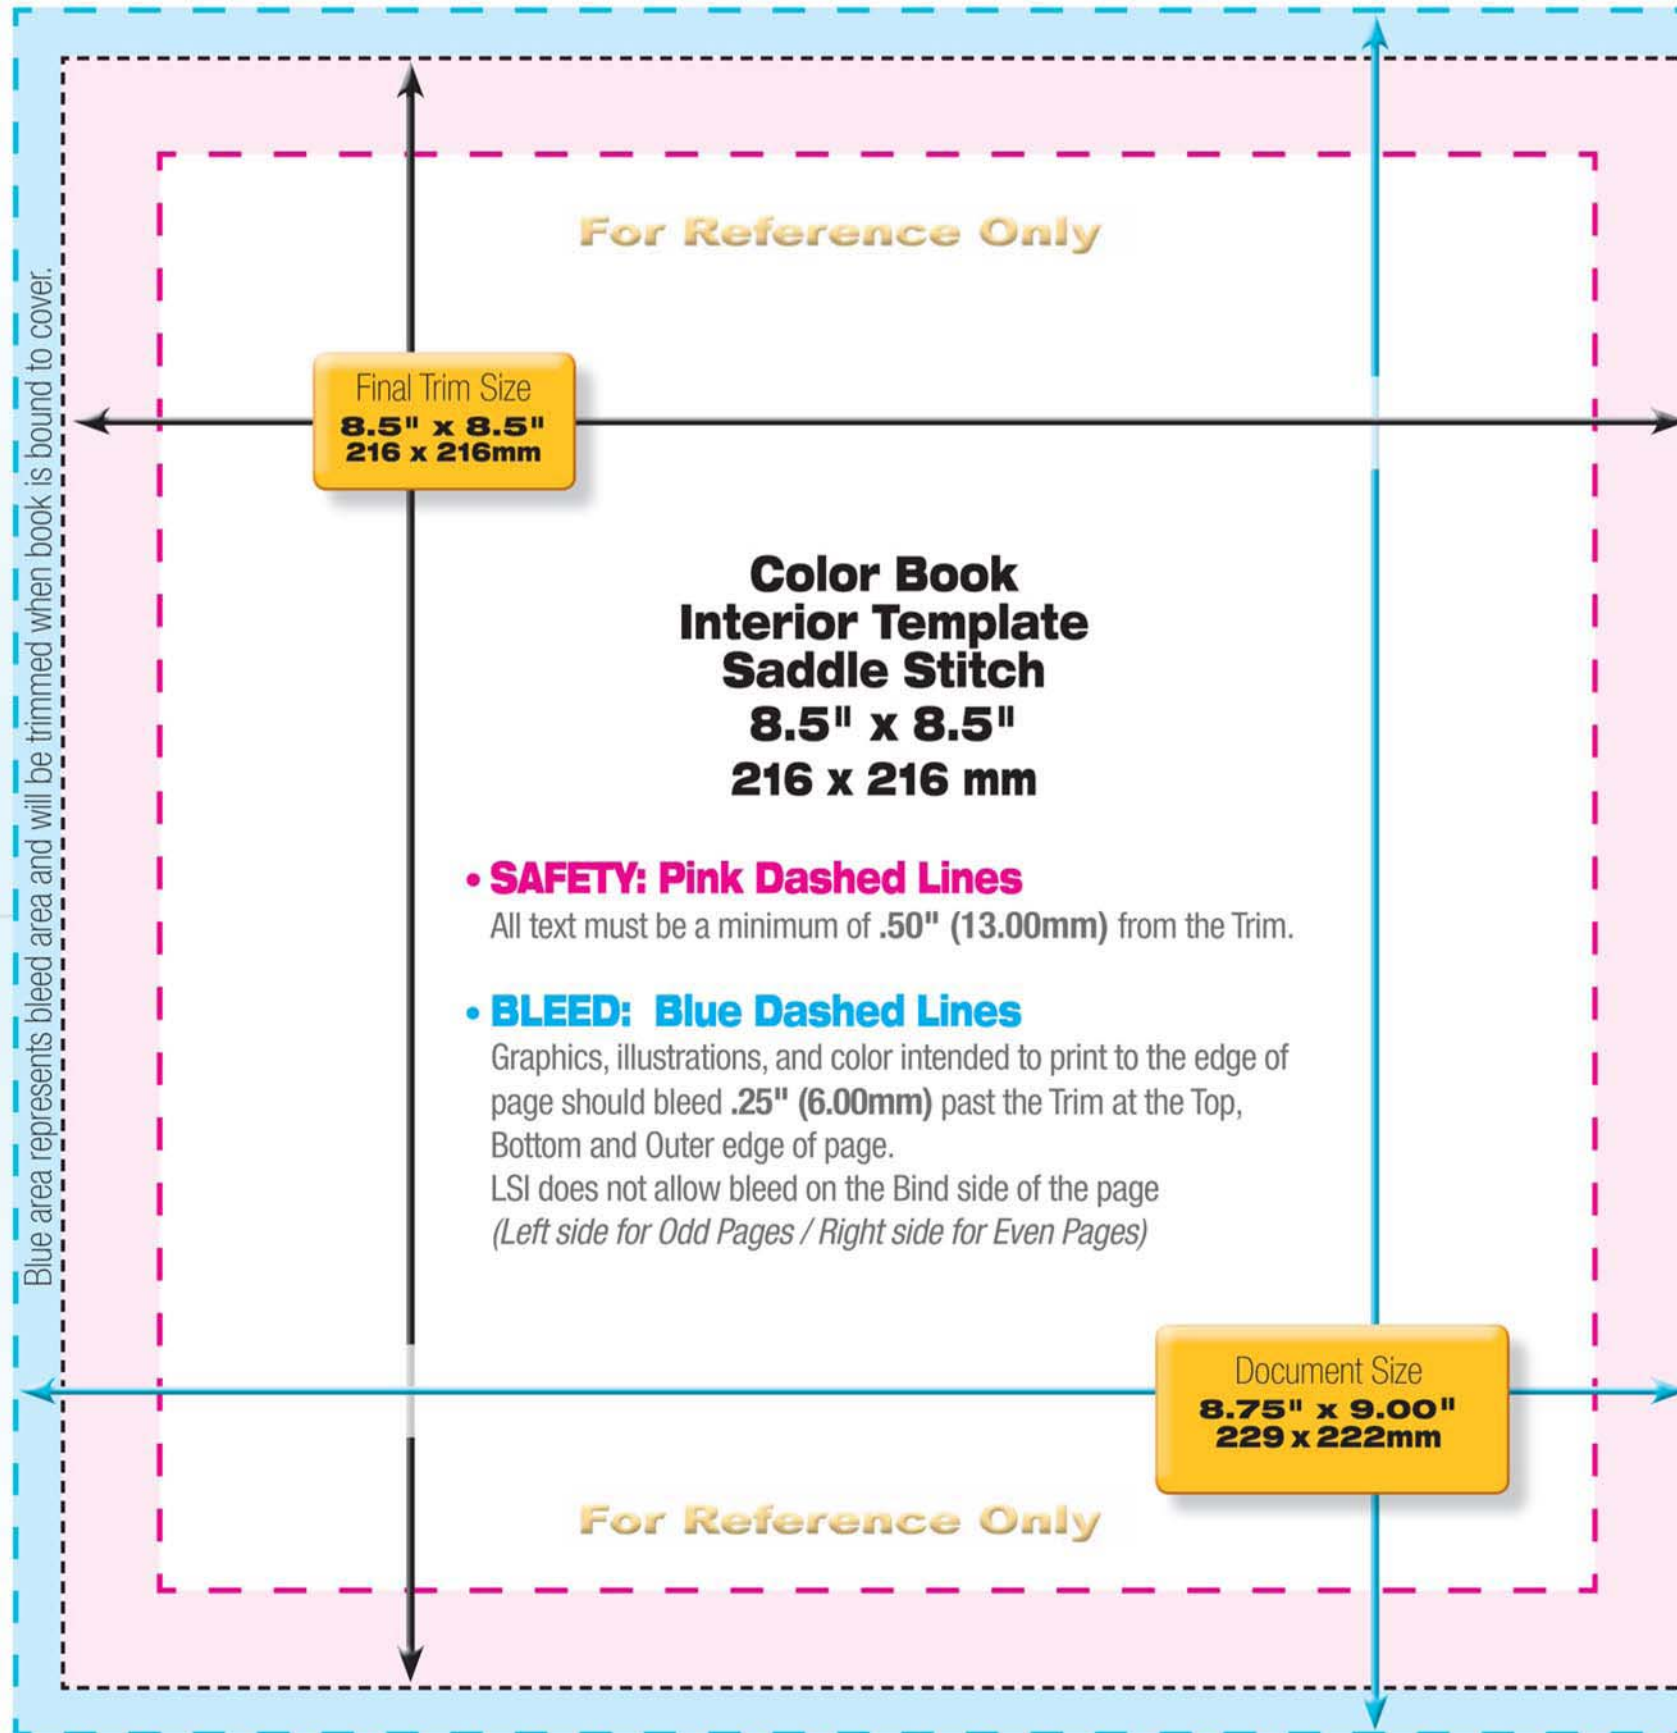

KD PRESS

Saddle Stitch Color Book Interior Template

Saddle Stitch
8.50" x 8.50"
216 x 216 mm

Even Pages (left-hand page)

Odd Pages (right-hand page)

For Reference Only