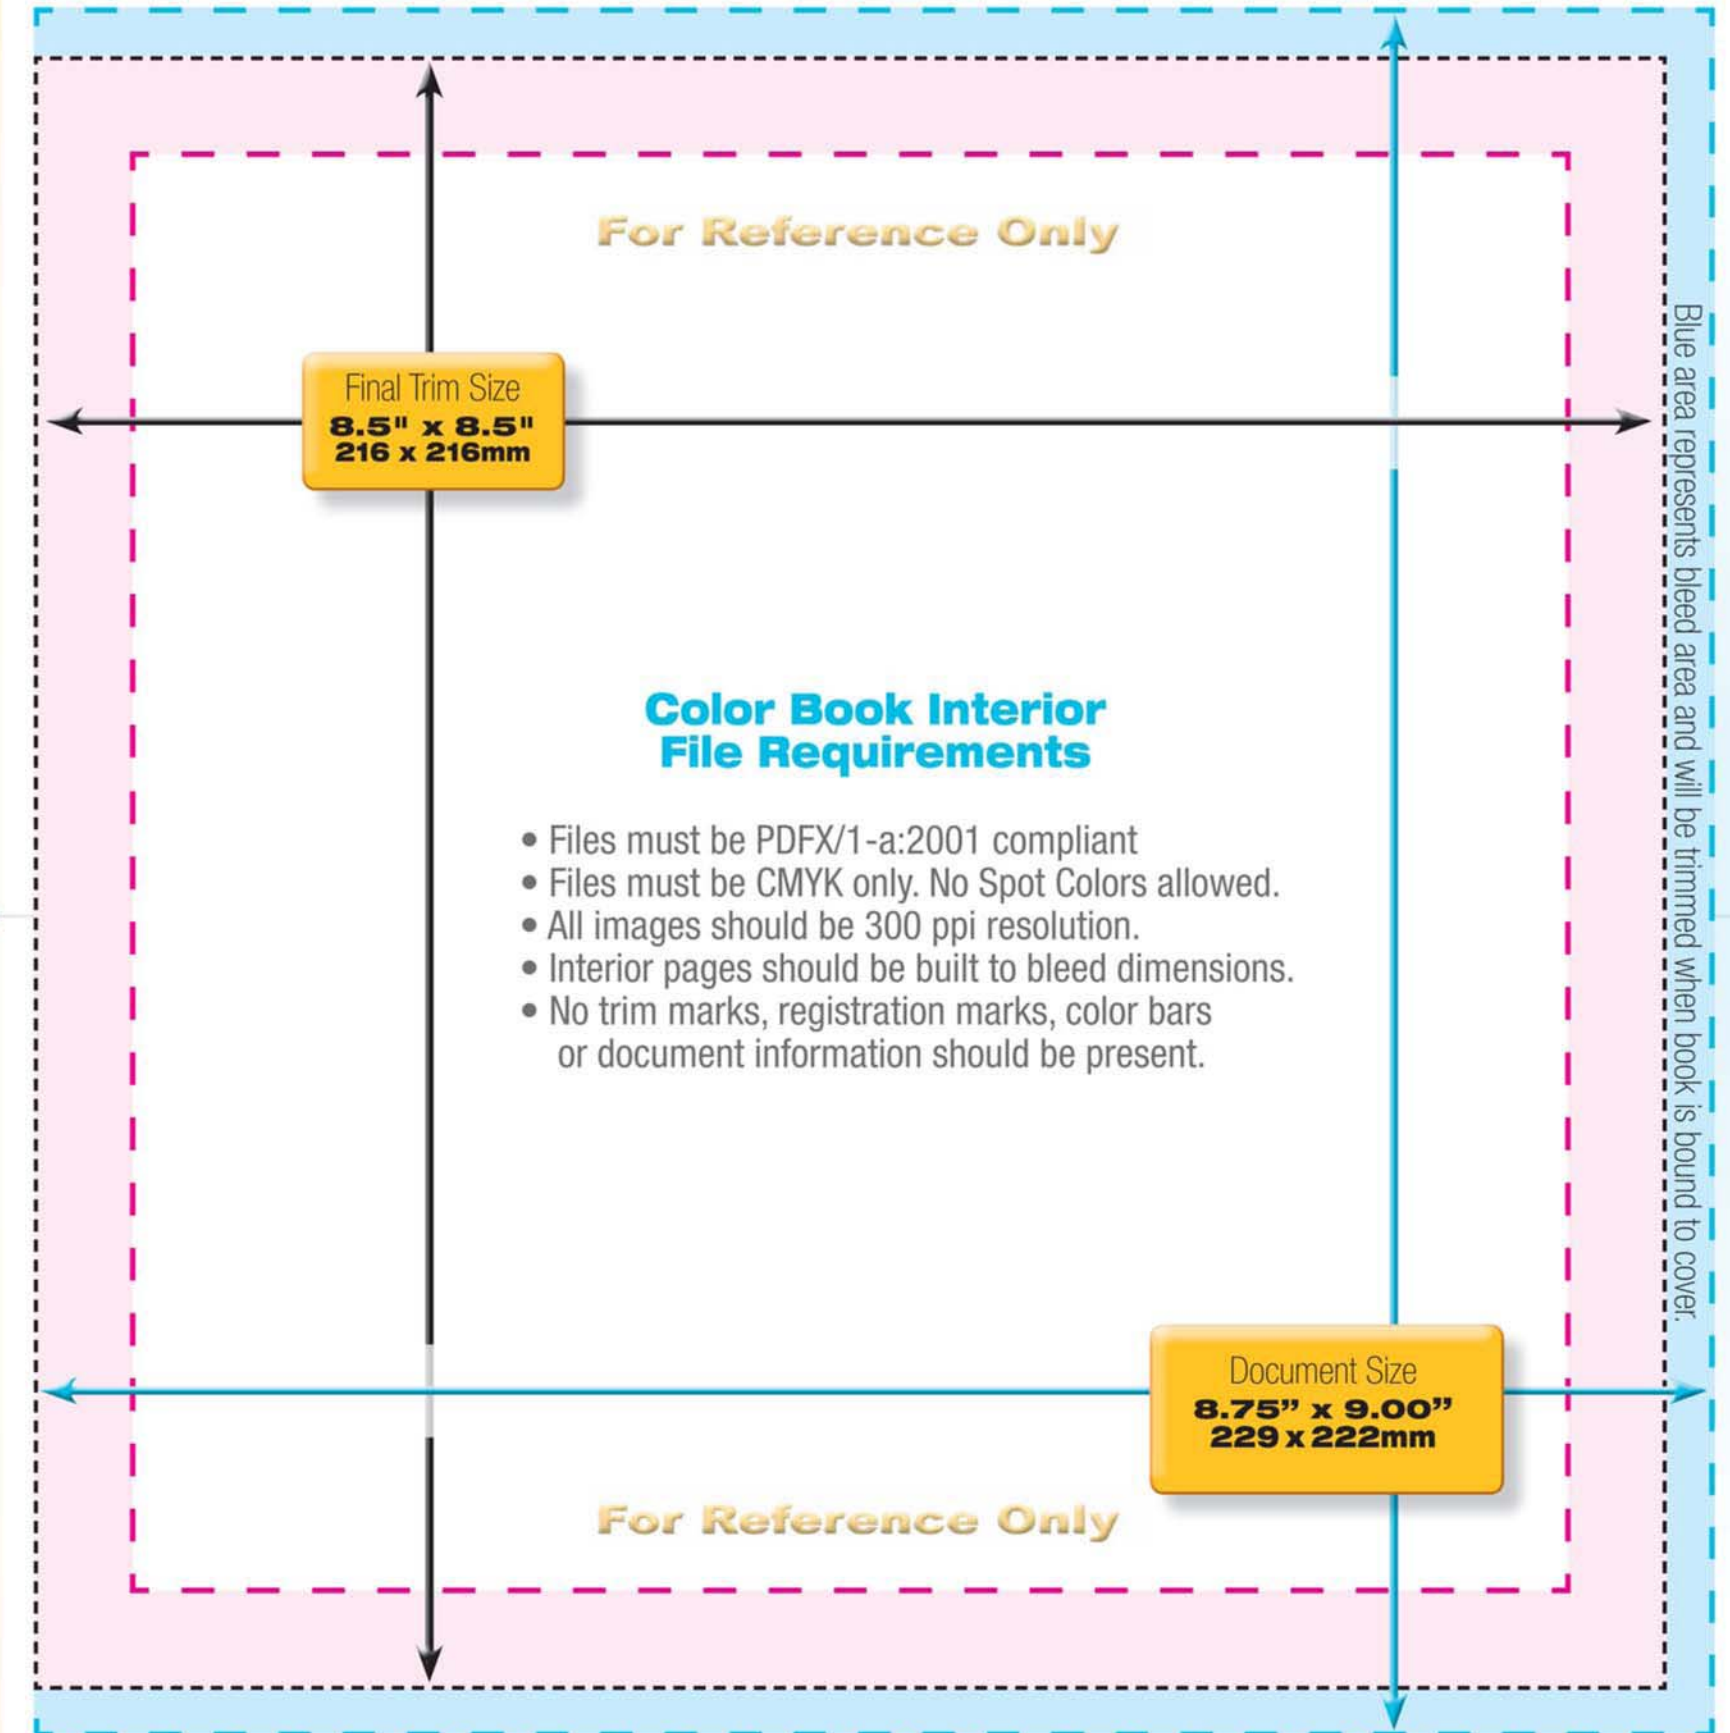

KD PRESS

Saddle Stitch Color Book Interior Template

Saddle Stitch
8.50" x 8.50"
216 x 216 mm

Even Pages (left-hand page)

Odd Pages (right-hand page)

For Reference Only