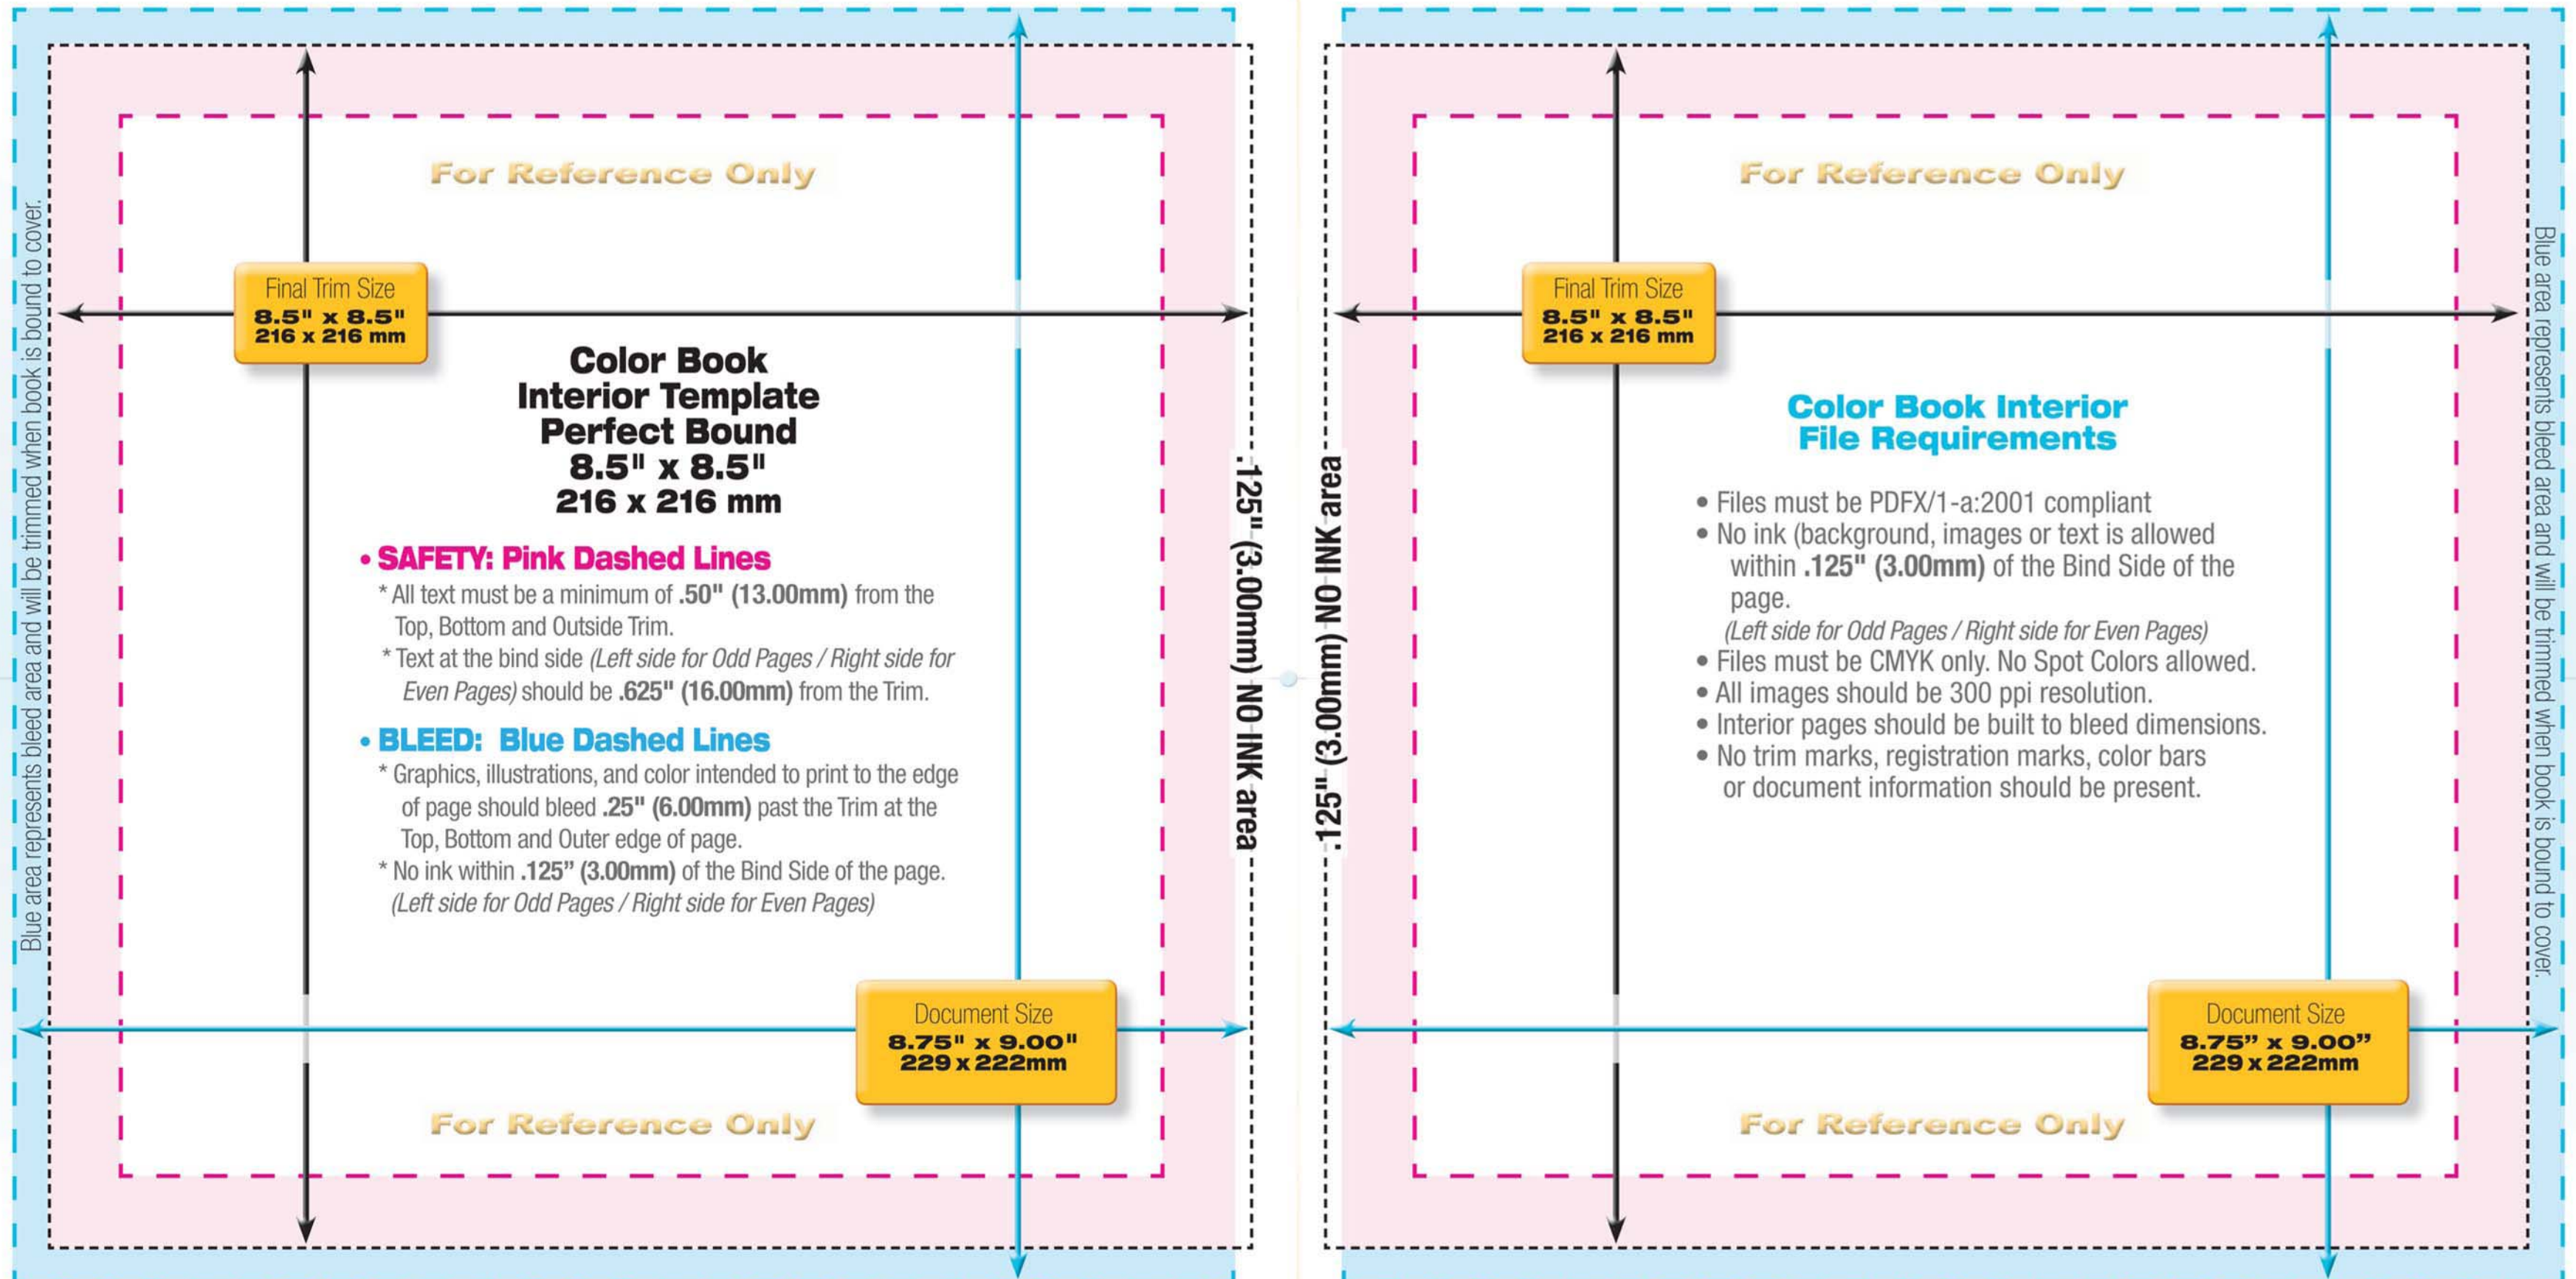

Perfect Bound  
Color Book  
Interior Template

Perfect Bound  
8.50" x 8.50"  
216 x 216 mm

Even Pages (left-hand page)

Odd Pages (right-hand page)

**IMPORTANT** Binding edge must have .125" white space.

**For Reference Only**