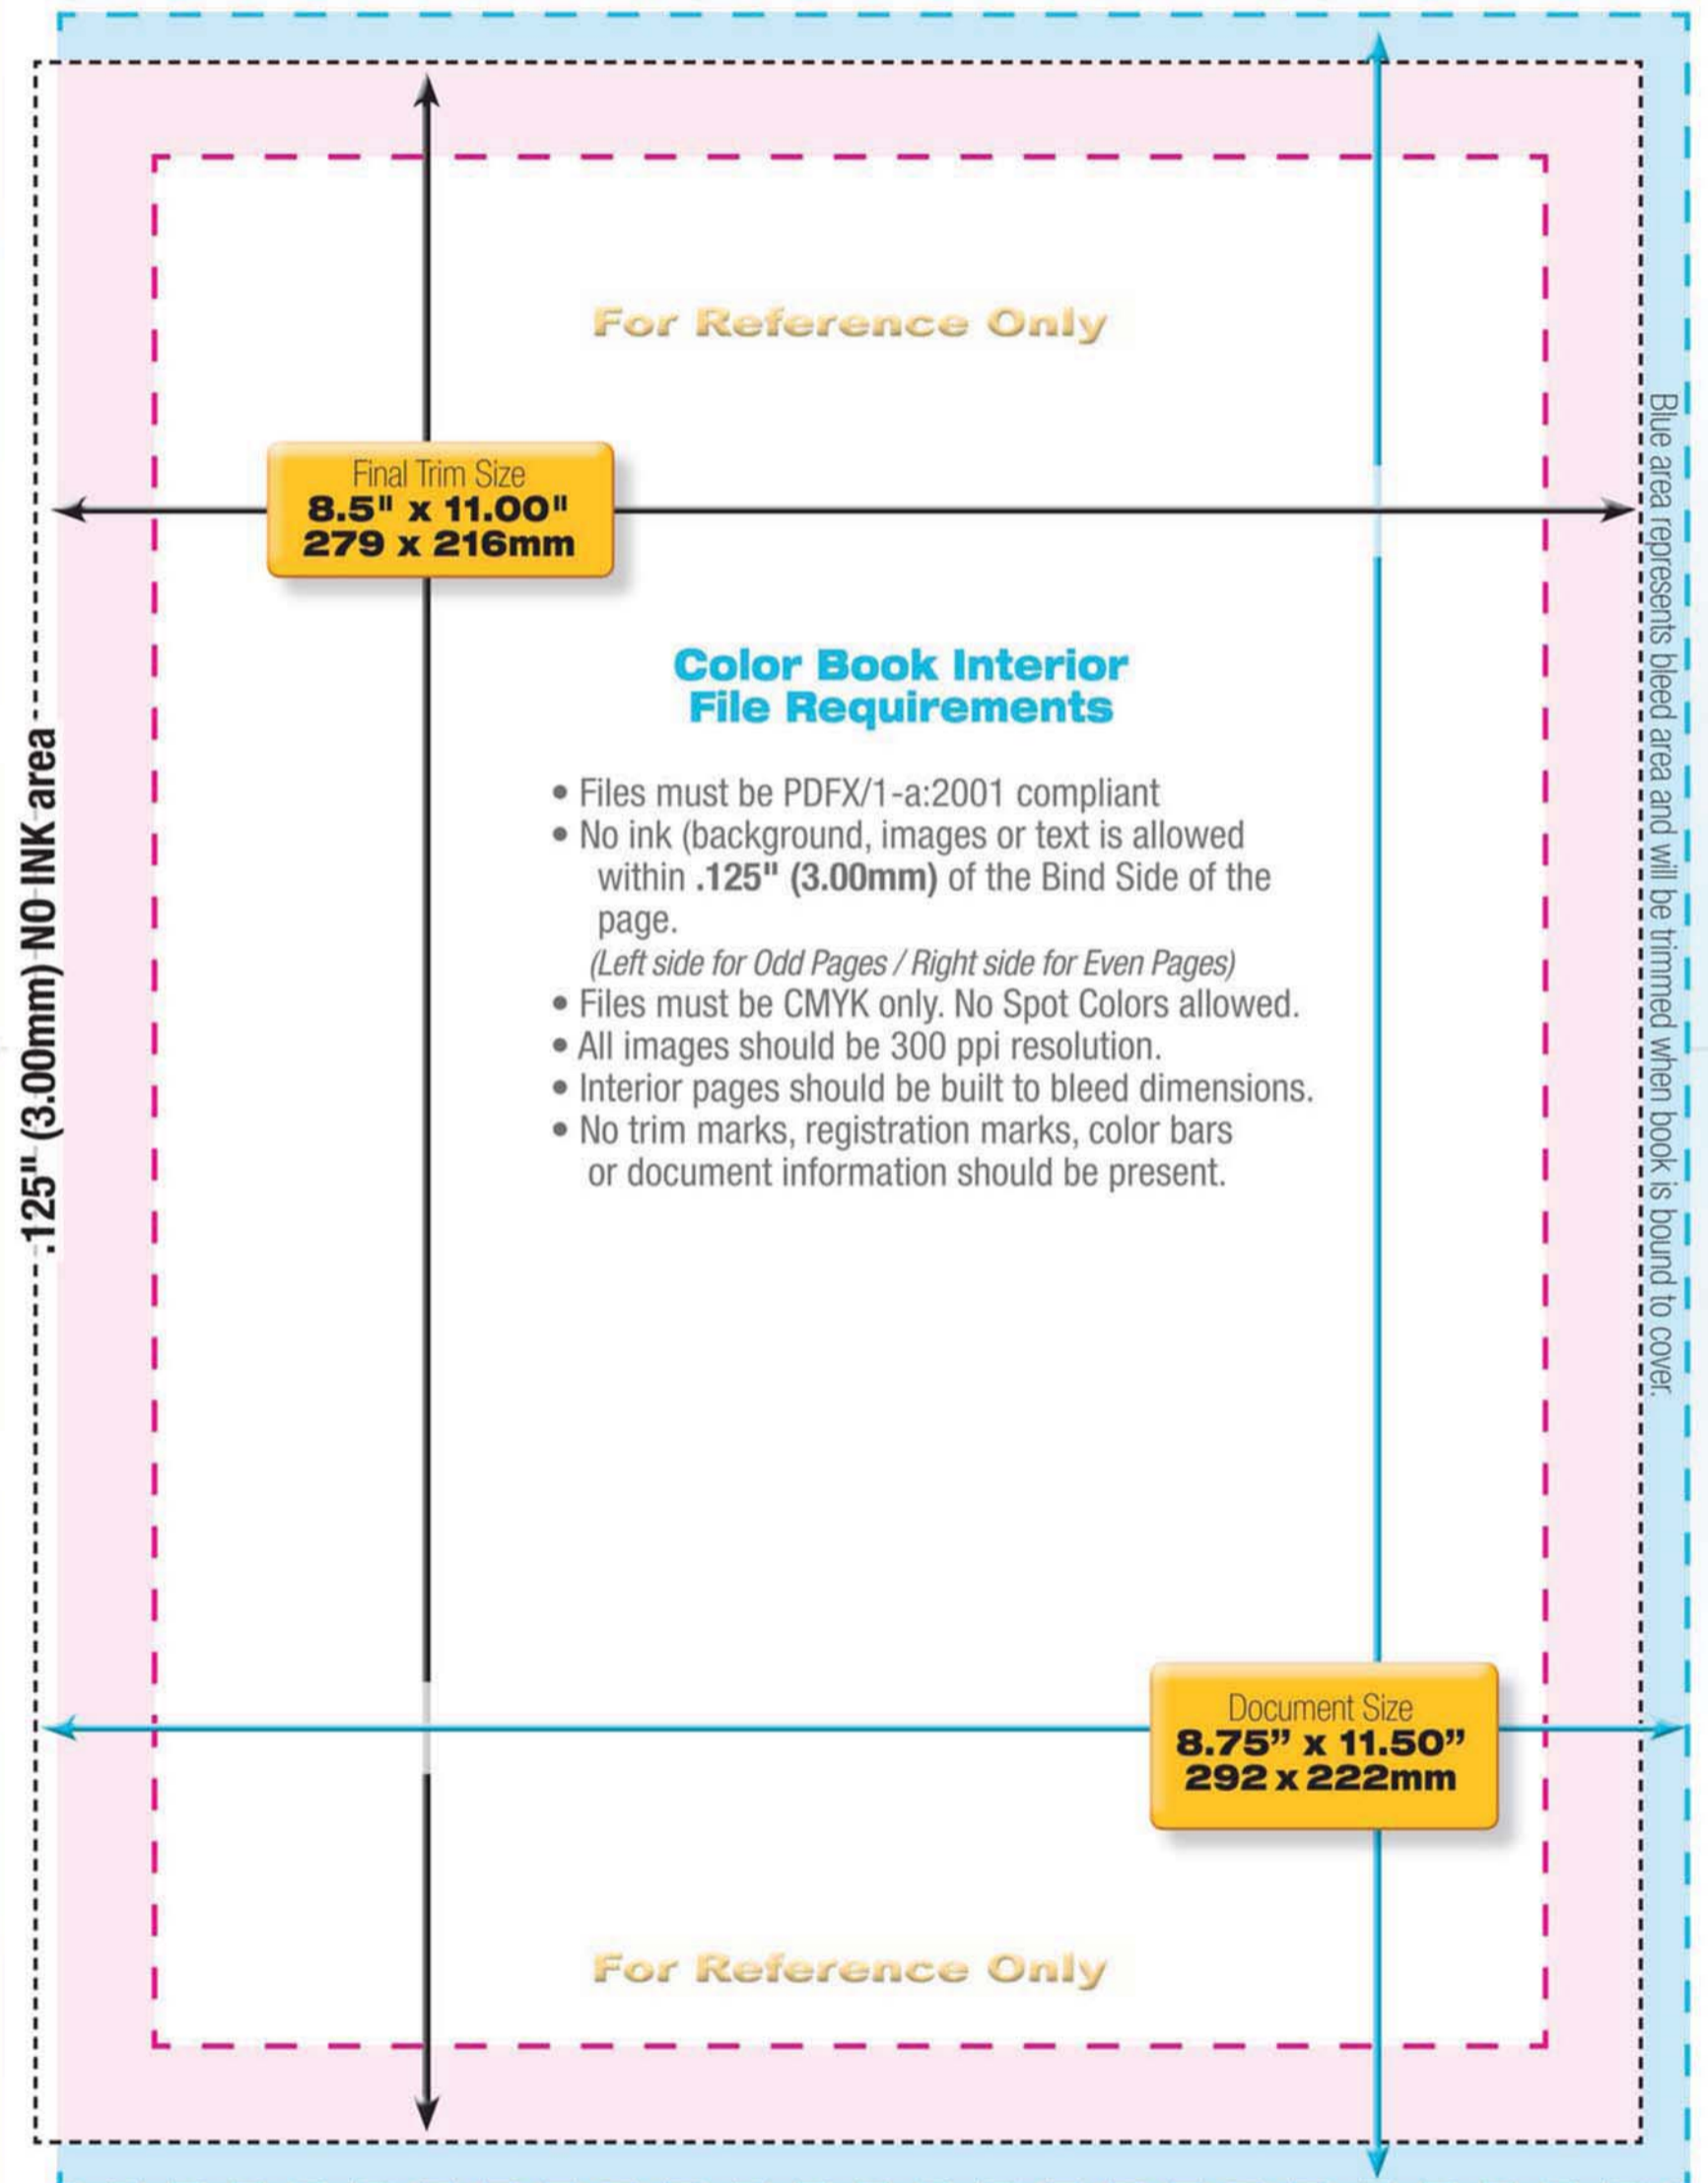

KD PRESS

Perfect bound
8.50" x 11.00"
279 x 216mm

Even Pages (left-hand page)

Odd Pages (right-hand page)

IMPORTANT Binding edge must have .125" white space.

For Reference Only