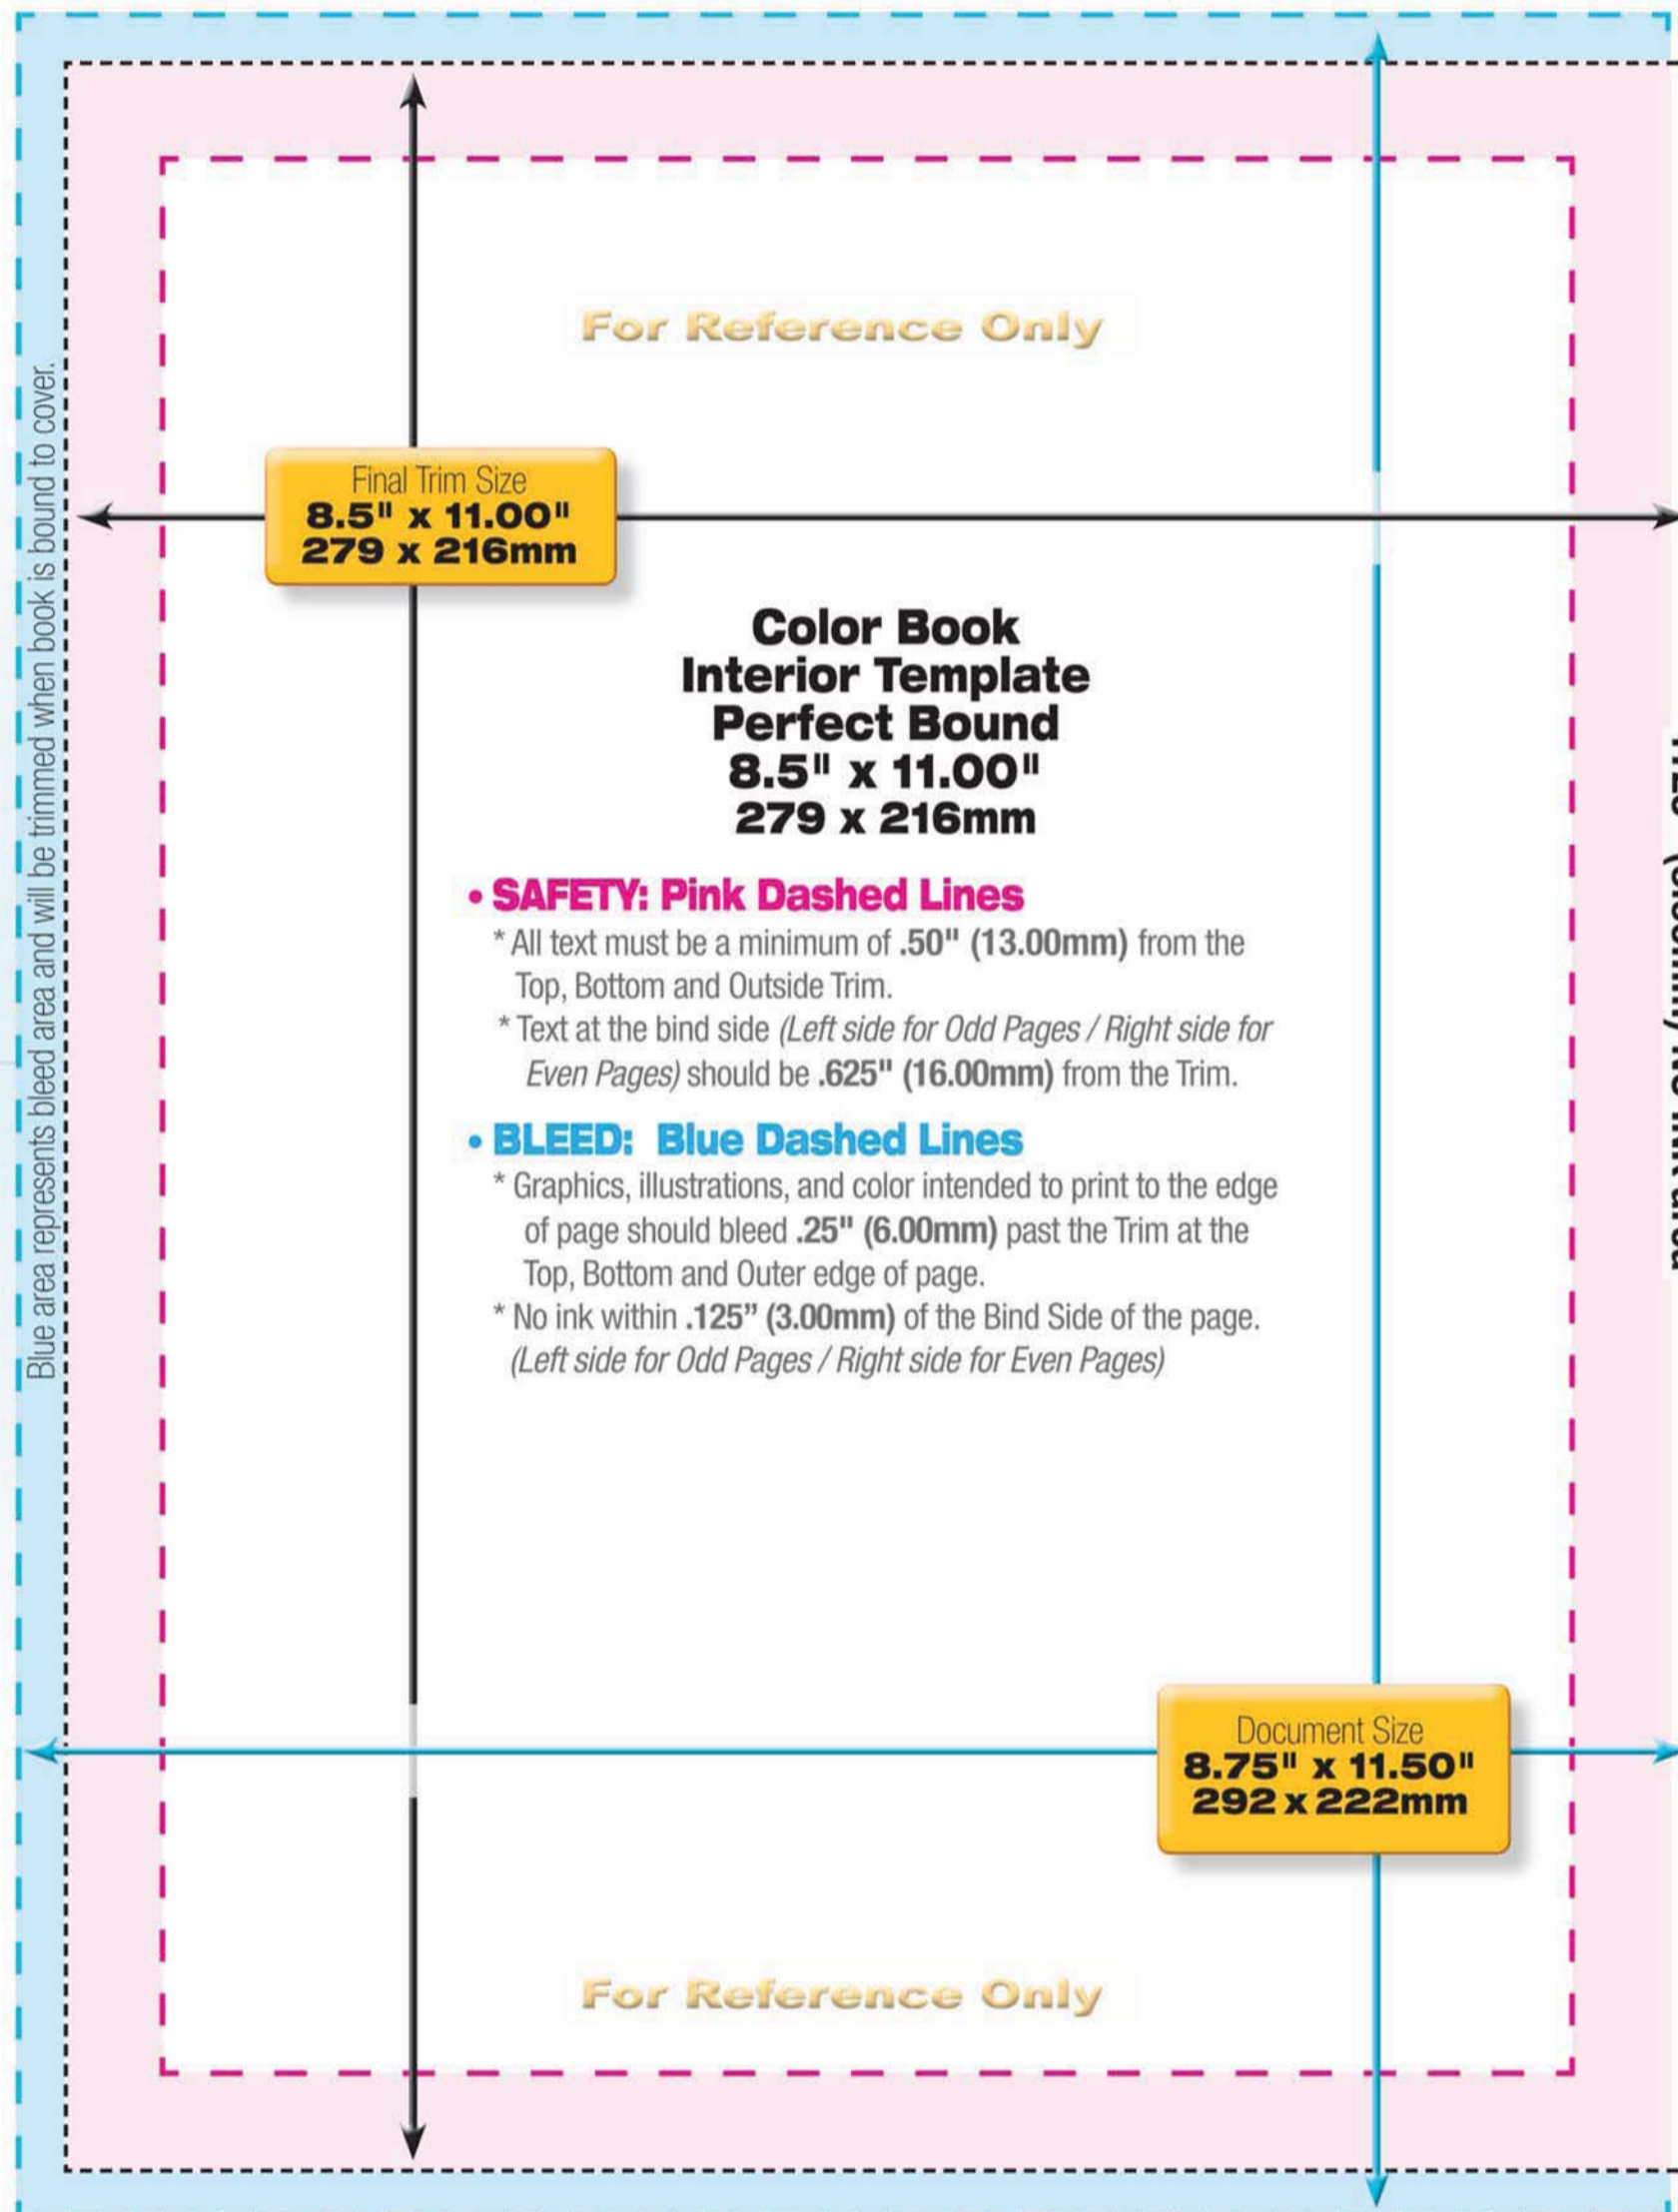

KD PRESS

Perfect bound
8.50" x 11.00"
279 x 216mm

Even Pages (left-hand page)

Odd Pages (right-hand page)

IMPORTANT Binding edge must have .125" white space.

For Reference Only