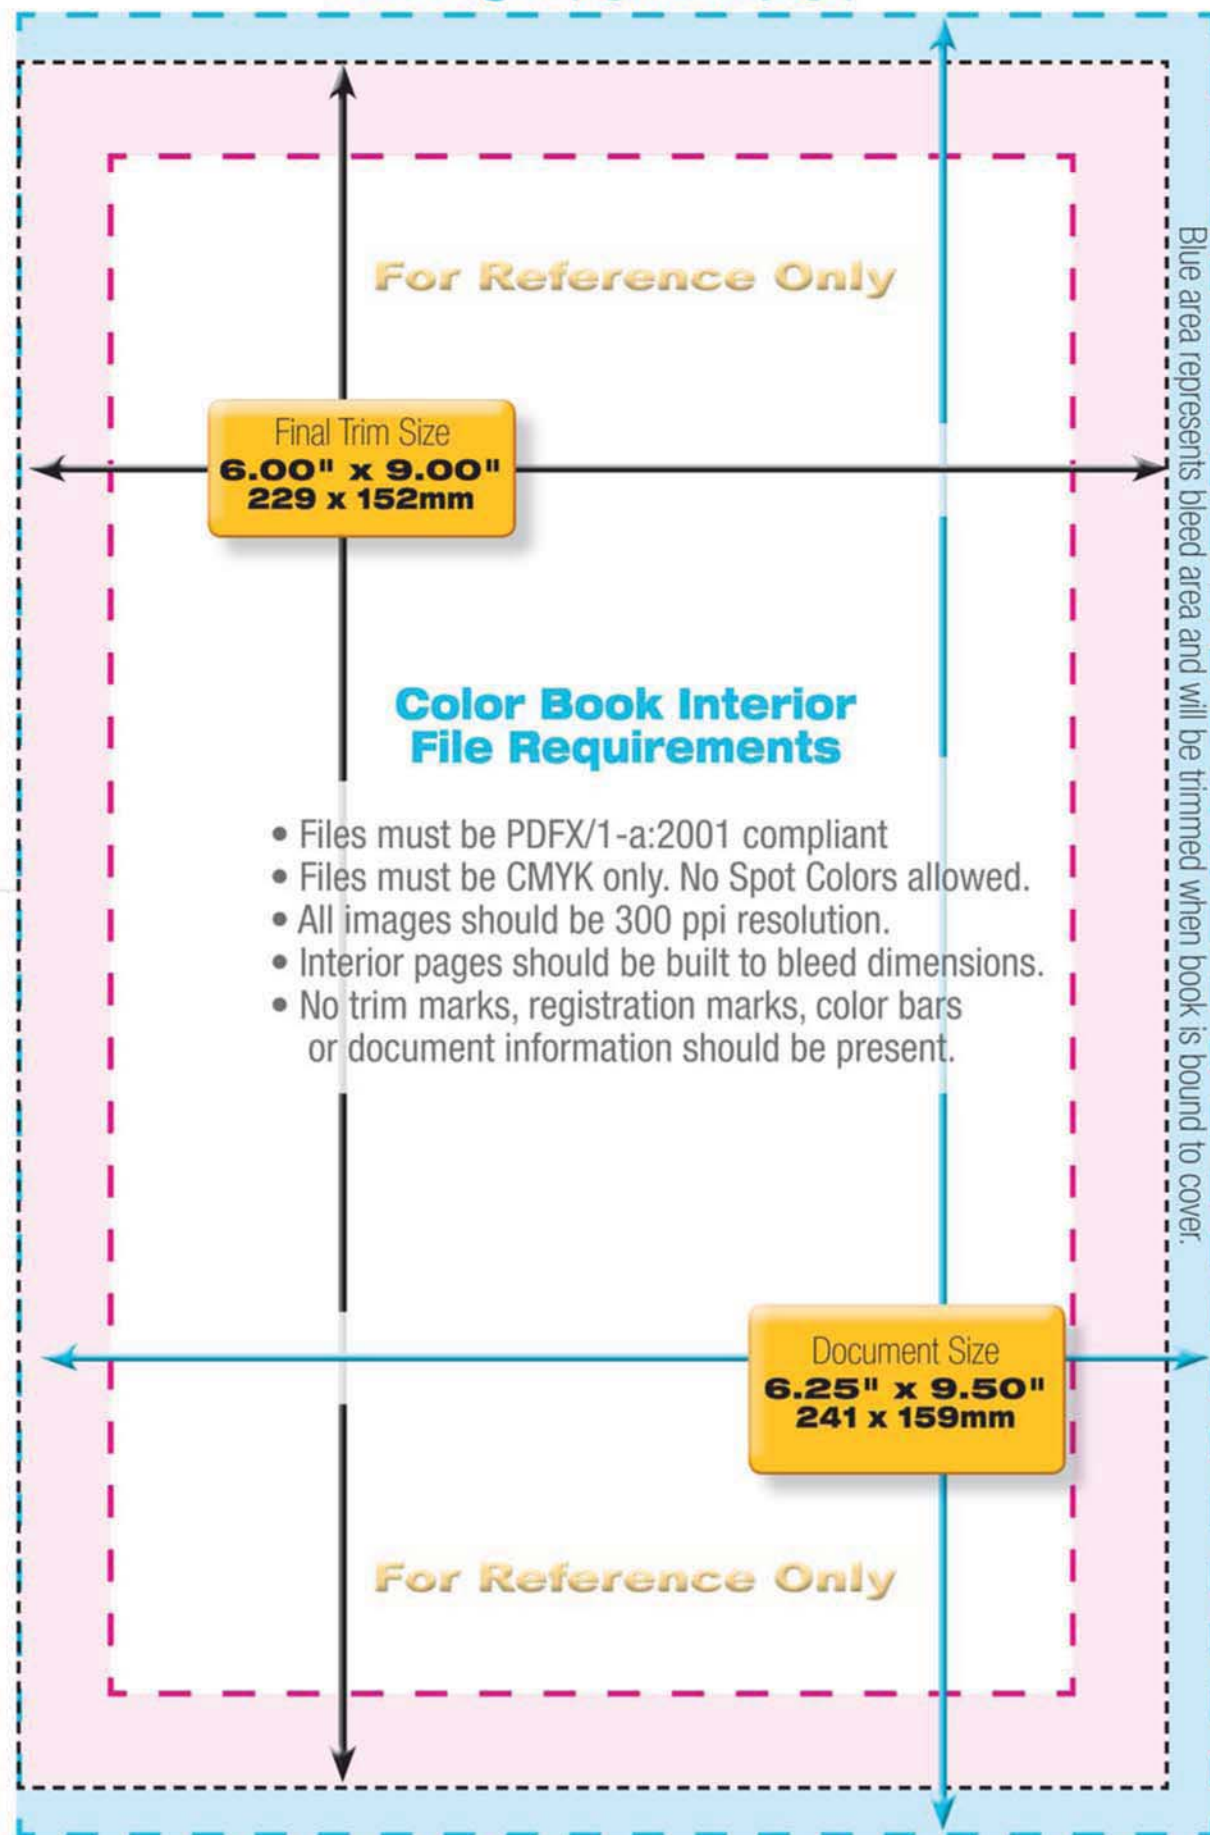

Saddle Stitch Color Book Interior Template

Saddle Stitch
6.00" x 9.00"
229 x 152mm

Even Pages (left-hand page)

Odd Pages (right-hand page)

- **SAFETY: Pink Dashed Lines**
All text must be a minimum of .50" (13.00mm) from the Trim.
- **BLEED: Blue Dashed Lines**
Graphics, illustrations, and color intended to print to the edge of page should bleed .25" (6.00mm) past the Trim at the Top, Bottom and Outer edge of page.
LSI does not allow bleed on the Bind side of the page
(Left side for Odd Pages / Right side for Even Pages)

- Files must be PDFX/1-a:2001 compliant
- Files must be CMYK only. No Spot Colors allowed.
- All images should be 300 ppi resolution.
- Interior pages should be built to bleed dimensions.
- No trim marks, registration marks, color bars or document information should be present.