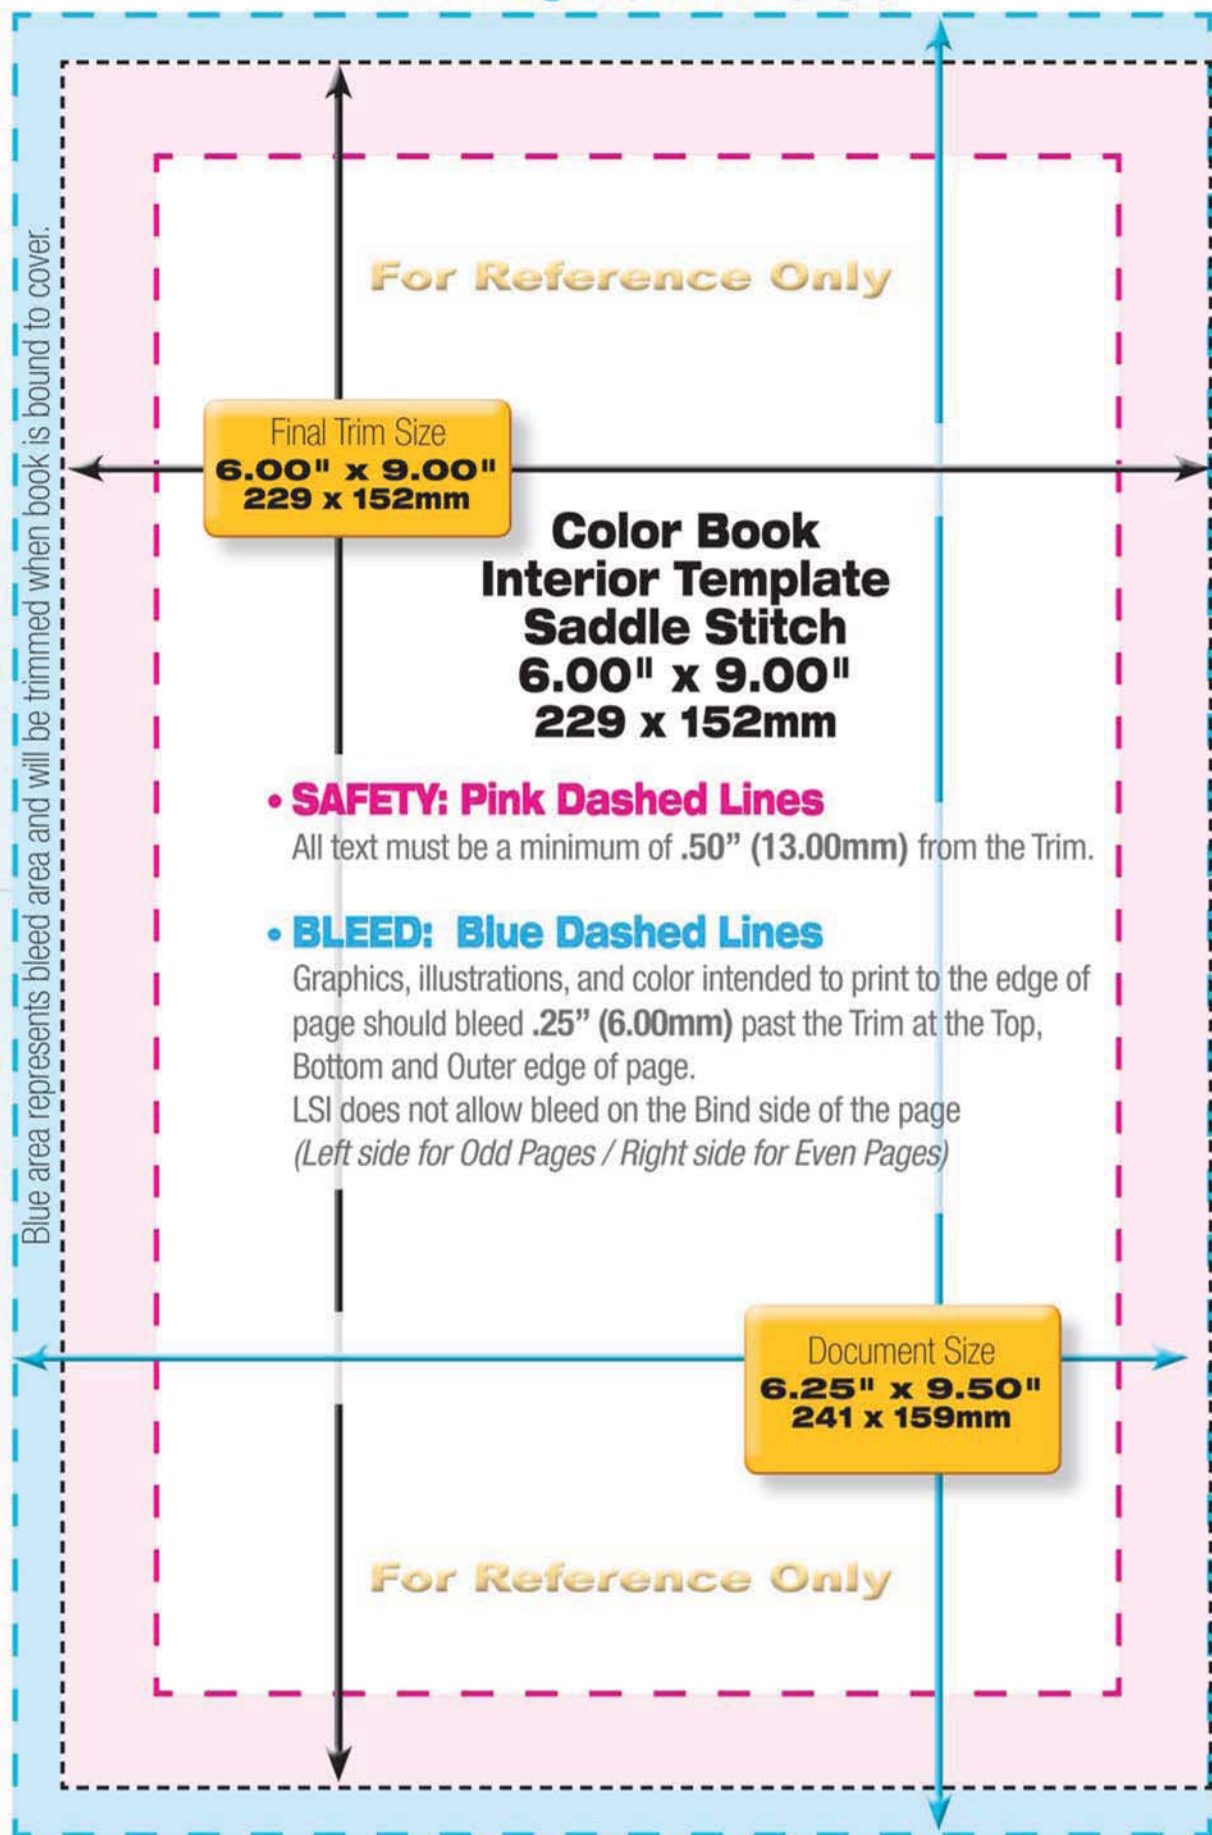

Saddle Stitch Color Book Interior Template

Saddle Stitch
6.00" x 9.00"
229 x 152mm

Even Pages (left-hand page)

Odd Pages (right-hand page)

- **SAFETY: Pink Dashed Lines**
All text must be a minimum of .50" (13.00mm) from the Trim.
- **BLEED: Blue Dashed Lines**
Graphics, illustrations, and color intended to print to the edge of page should bleed .25" (6.00mm) past the Trim at the Top, Bottom and Outer edge of page.
LSI does not allow bleed on the Bind side of the page
(Left side for Odd Pages / Right side for Even Pages)

- Files must be PDFX/1-a:2001 compliant
- Files must be CMYK only. No Spot Colors allowed.
- All images should be 300 ppi resolution.
- Interior pages should be built to bleed dimensions.
- No trim marks, registration marks, color bars or document information should be present.