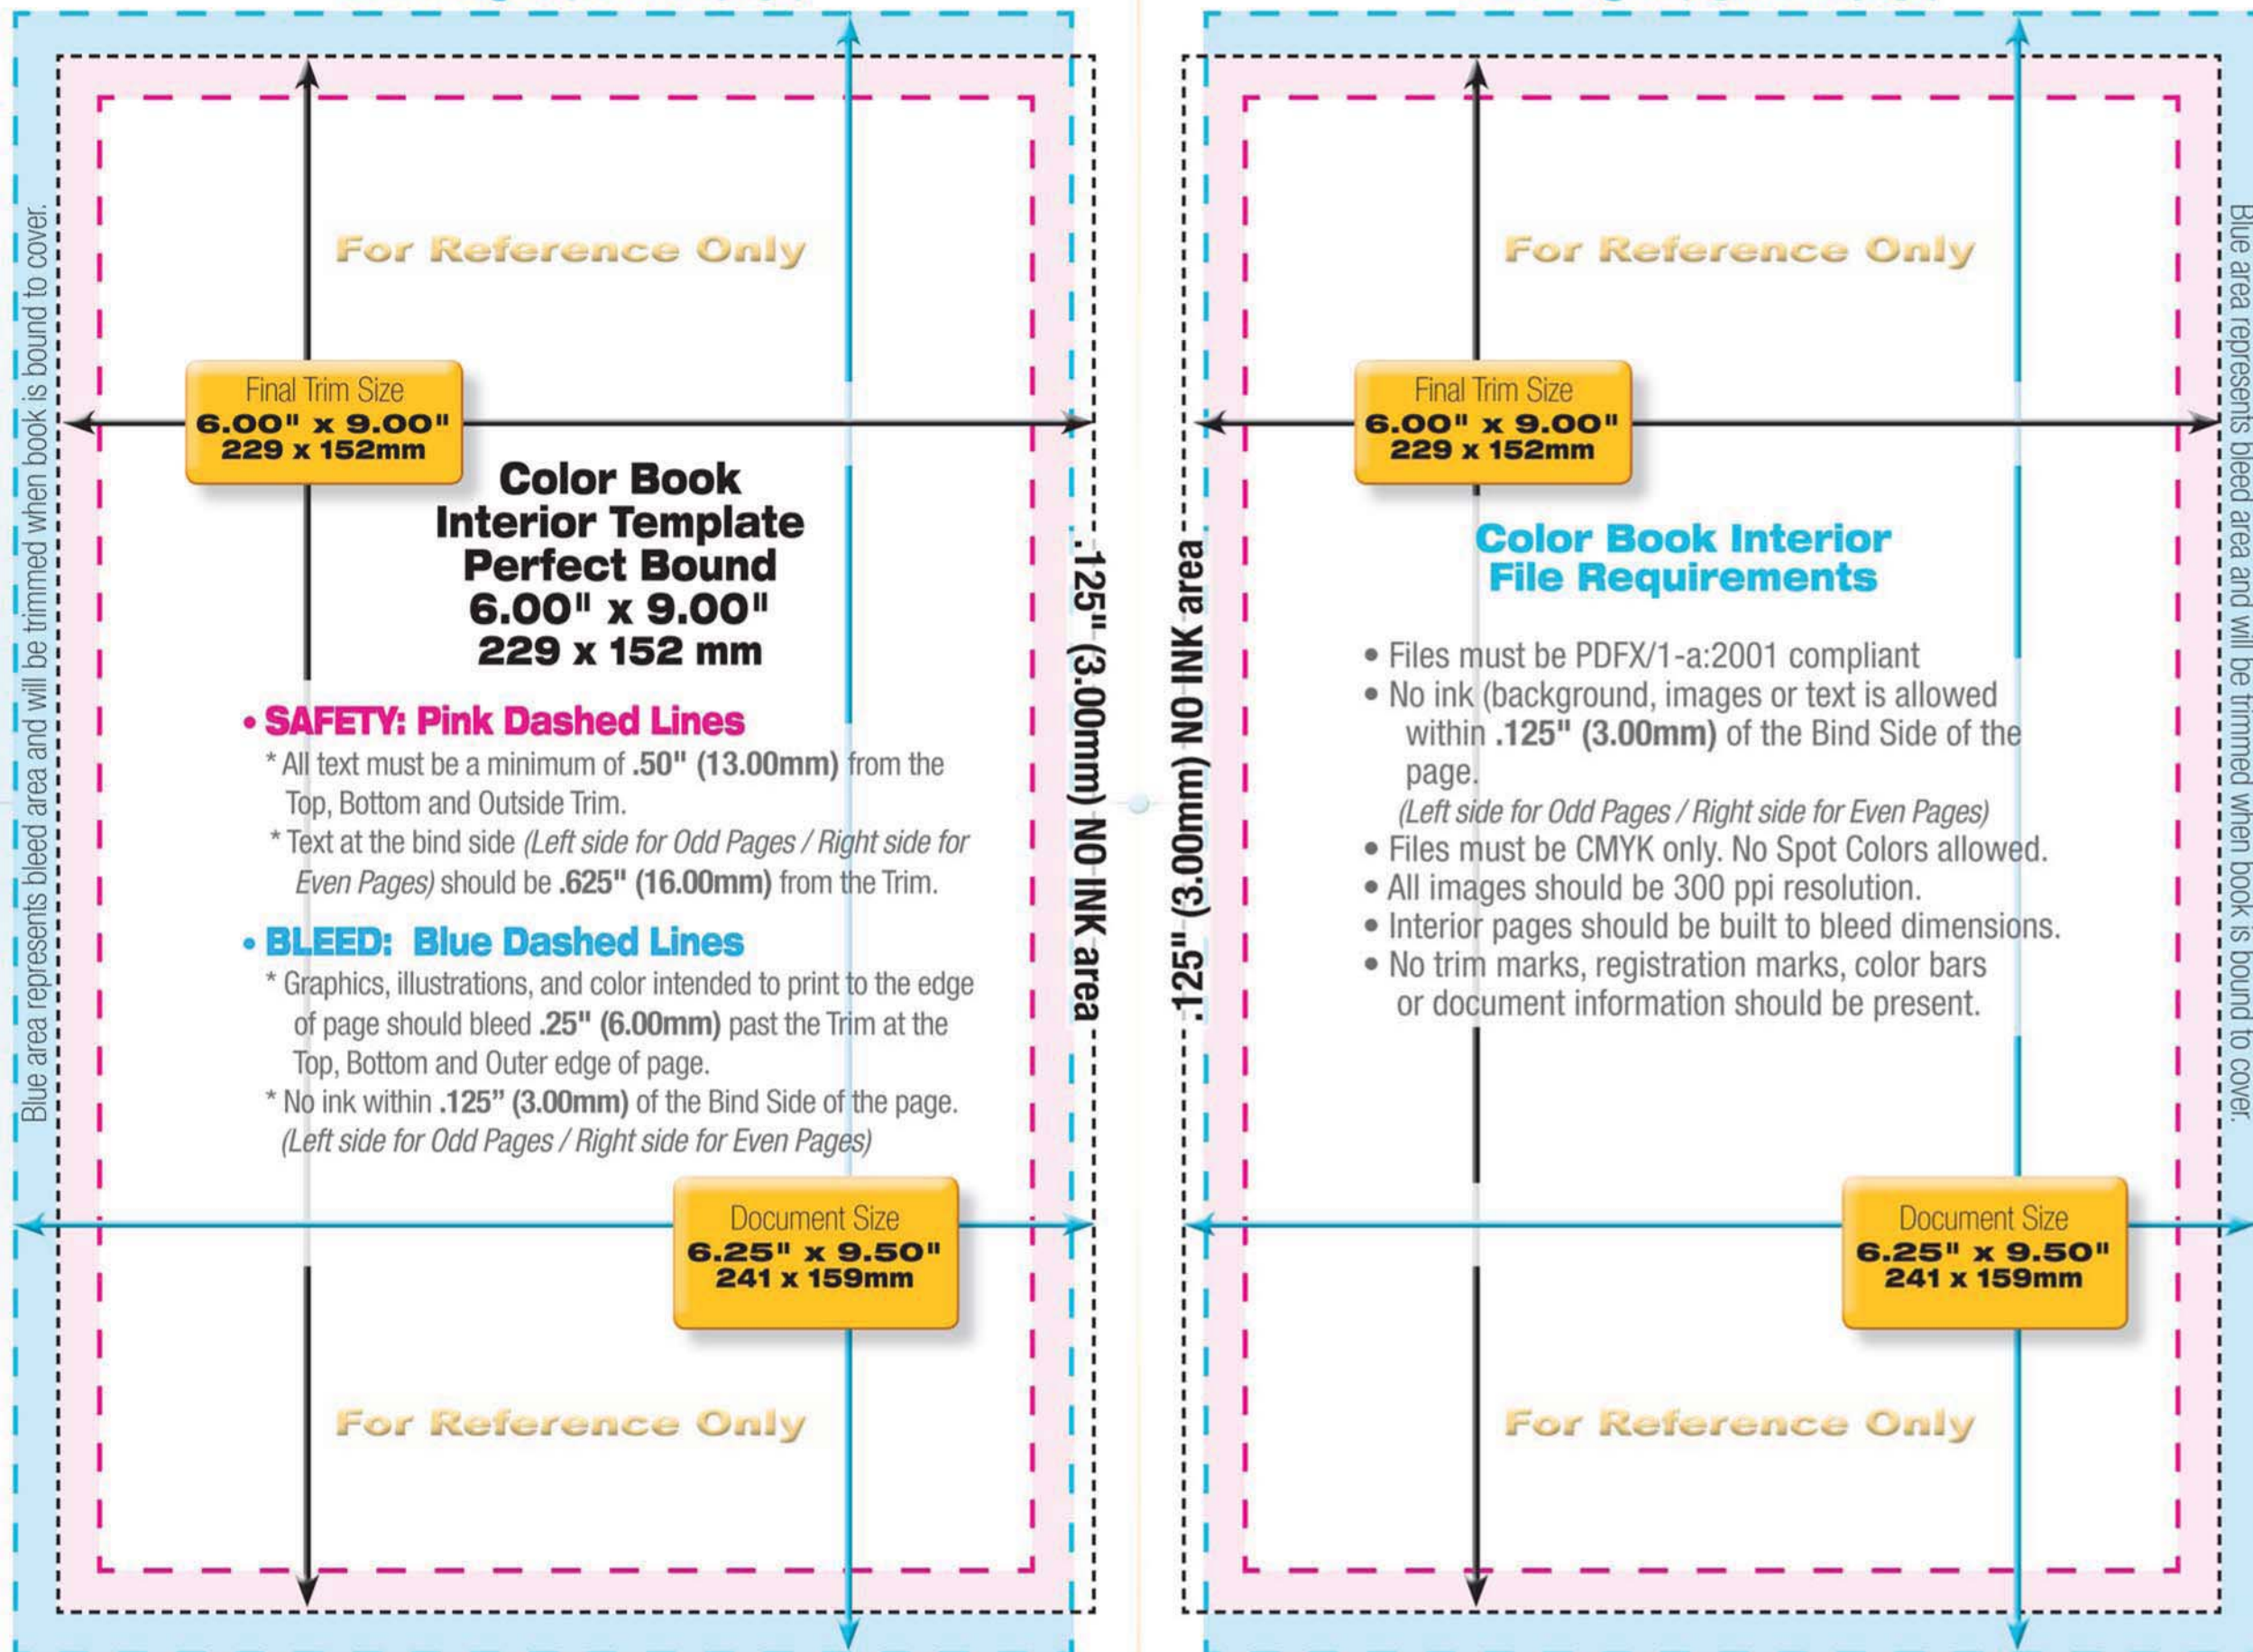

KD PRESS

Perfect Bound
6.00" x 9.00"
229 x 152 mm

Even Pages (left-hand page)

Odd Pages (right-hand page)

IMPORTANT Binding edge must have .125" white space.

For Reference Only