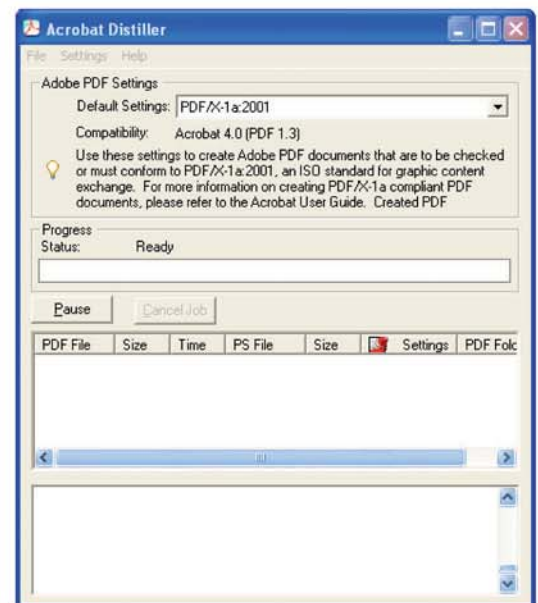

Acrobat 9 Distiller Settings

Use:
“PDF/X-1a:2001”
Default Setting

Macintosh

PC

* **Are your fonts embedded?**

[Click here](#) to see how to verify that your fonts are embedded *before* submitting your PDF.