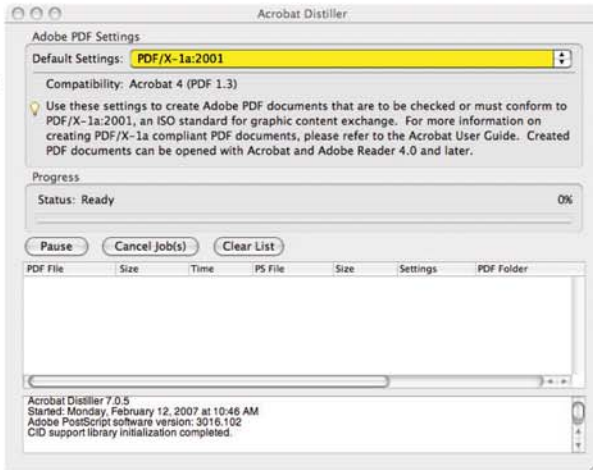

Acrobat 7 Distiller Settings

Use:
"PDF/X-1a:2001"
Default Setting

Macintosh