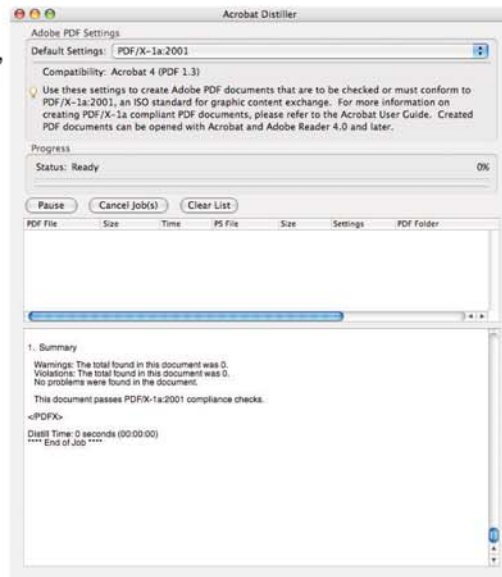

Acrobat 9 Distiller Settings

Use:
“PDF/X-1a:2001”
Default Setting

Macintosh

PC

* **Are your fonts embedded?**

[Click here](#) to see how to verify that your fonts are embedded *before* submitting your PDF.