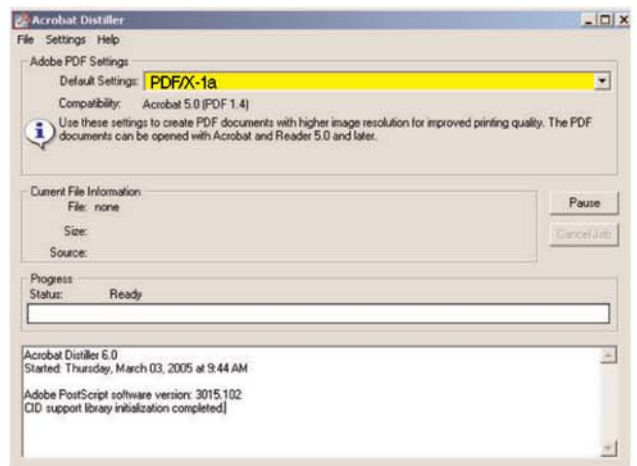

PC

* *Are your fonts embedded?*

[Click here](#) to see how to verify that your fonts are embedded *before* submitting your PDF.